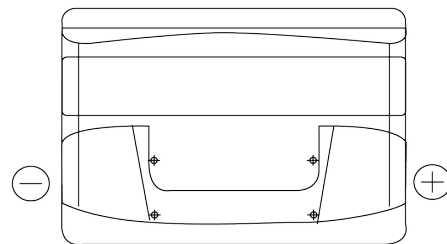

Product overview

Batteries for Cars

Technica TB800

| | |
|--------------------------------|---------------|
| Part number | TB800 |
| Technology | Flooded |
| EAN/GTIN | 3661024056465 |
| Voltage | 12 V |
| Capacity | 80 Ah |
| CCA | 640 A |
| Length | 315 mm |
| Width | 175 mm |
| Height | 190 mm |
| Box size | L04 |
| Polarity | ETN 0 |
| Terminal Type | EN taper post |
| Hold Down | B13 |
| Weights (subject of variation) | 19.00 kg |

Polarity

Terminal Type

Positive Terminal

Negative Terminal

Hold Down

Design, features and specifications are subject to change without notice. We disclaim any representation or warranty, express or implied, concerning the data or recommendations, and in no event shall be liable for any loss or damage claimed to have arisen as a result. Some products may not be available in your local market.