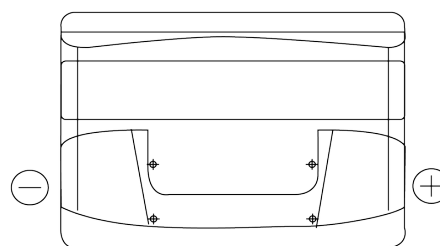

**Product overview**

Batteries for Cars

**Technica TB800**

Part number	TB800
Technology	Flooded
EAN/GTIN	3661024056465
Voltage	12 V
Capacity	80 Ah
CCA	640 A
Length	315 mm
Width	175 mm
Height	190 mm
Box size	L04
Polarity	ETN 0
Terminal Type	EN taper post
Hold Down	B13
Weights (subject of variation)	19.00 kg

**Polarity**

**Terminal Type**

Positive Terminal

Negative Terminal

**Hold Down**

Design, features and specifications are subject to change without notice. We disclaim any representation or warranty, express or implied, concerning the data or recommendations, and in no event shall be liable for any loss or damage claimed to have arisen as a result. Some products may not be available in your local market.