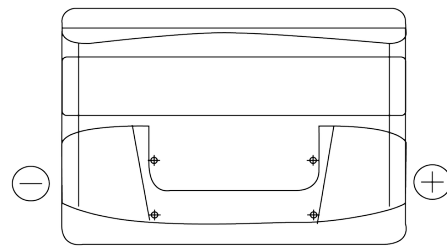

**Product overview**

Batteries for Cars

**Excell EB800**

Part number	EB800
Technology	Flooded
EAN/GTIN	3661024036443
Voltage	12 V
Capacity	80 Ah
CCA	640 A
Length	315 mm
Width	175 mm
Height	190 mm
Box size	L04
Polarity	ETN 0
Terminal Type	EN taper post
Hold Down	B13
Weights (subject of variation)	19.00 kg

**Polarity**

**Terminal Type**

Positive Terminal

Negative Terminal

**Hold Down**

Design, features and specifications are subject to change without notice. We disclaim any representation or warranty, express or implied, concerning the data or recommendations, and in no event shall be liable for any loss or damage claimed to have arisen as a result. Some products may not be available in your local market.