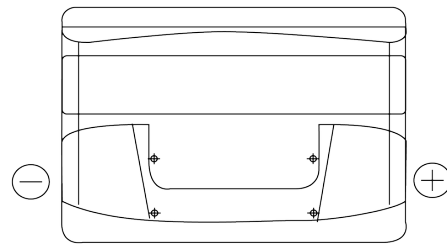

Product overview

Batteries for Cars

Excell EB800

Part number	EB800
Technology	Flooded
EAN/GTIN	3661024036443
Voltage	12 V
Capacity	80 Ah
CCA	640 A
Length	315 mm
Width	175 mm
Height	190 mm
Box size	L04
Polarity	ETN 0
Terminal Type	EN taper post
Hold Down	B13
Weights (subject of variation)	19.00 kg

Polarity

Terminal Type

Hold Down

Design, features and specifications are subject to change without notice. We disclaim any representation or warranty, express or implied, concerning the data or recommendations, and in no event shall be liable for any loss or damage claimed to have arisen as a result. Some products may not be available in your local market.