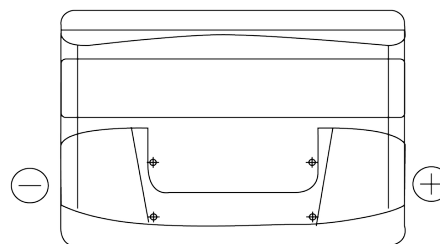

Product overview

Batteries for Cars

Power DB800

| | |
|--------------------------------|---------------|
| Part number | DB800 |
| Technology | Flooded |
| EAN/GTIN | 3661024026246 |
| Voltage | 12 V |
| Capacity | 80 Ah |
| CCA | 640 A |
| Length | 315 mm |
| Width | 175 mm |
| Height | 190 mm |
| Box size | L04 |
| Polarity | ETN 0 |
| Terminal Type | EN taper post |
| Hold Down | B13 |
| Weights (subject of variation) | 19.00 kg |

Polarity

Terminal Type

Positive Terminal

Negative Terminal

Hold Down

Design, features and specifications are subject to change without notice. We disclaim any representation or warranty, express or implied, concerning the data or recommendations, and in no event shall be liable for any loss or damage claimed to have arisen as a result. Some products may not be available in your local market.