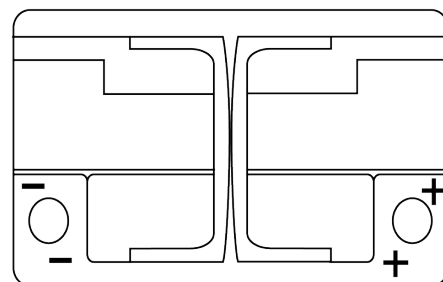

**Product overview**

Batteries for Cars

**AGM EK720**

Part number	EK720
Technology	AGM
EAN/GTIN	3661024037907
Voltage	12 V
Capacity	72 Ah
CCA	760 A
Length	278 mm
Width	175 mm
Height	190 mm
Box size	L03
Polarity	ETN 0
Terminal Type	EN taper post
Hold Down	B13
Weights (subject of variation)	20.60 kg

**Polarity**

**Terminal Type**

**Hold Down**

Design, features and specifications are subject to change without notice. We disclaim any representation or warranty, express or implied, concerning the data or recommendations, and in no event shall be liable for any loss or damage claimed to have arisen as a result. Some products may not be available in your local market.