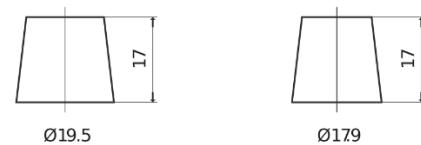

Product overview

Batteries for Cars

AGM EK700

Part number	EK700
Technology	AGM
EAN/GTIN	3661024035712
Voltage	12 V
Capacity	70 Ah
CCA	760 A
Length	278 mm
Width	175 mm
Height	190 mm
Box size	L03
Polarity	ETN 0
Terminal Type	EN taper post
Hold Down	B13
Weights (subject of variation)	20.60 kg

Polarity

Terminal Type

Positive Terminal

Negative Terminal

Hold Down

Design, features and specifications are subject to change without notice. We disclaim any representation or warranty, express or implied, concerning the data or recommendations, and in no event shall be liable for any loss or damage claimed to have arisen as a result. Some products may not be available in your local market.