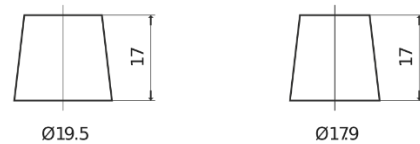

Product overview

Batteries for Cars

AGM EK700

Part number	EK700
Technology	AGM
EAN/GTIN	3661024035712
Voltage	12 V
Capacity	70 Ah
CCA	760 A
Length	278 mm
Width	175 mm
Height	190 mm
Box size	L03
Polarity	ETN 0
Terminal Type	EN taper post
Hold Down	B13
Weights (subject of variation)	20.60 kg

Polarity

Terminal Type

Positive Terminal

Negative Terminal

Hold Down

Design, features and specifications are subject to change without notice. We disclaim any representation or warranty, express or implied, concerning the data or recommendations, and in no event shall be liable for any loss or damage claimed to have arisen as a result. Some products may not be available in your local market.