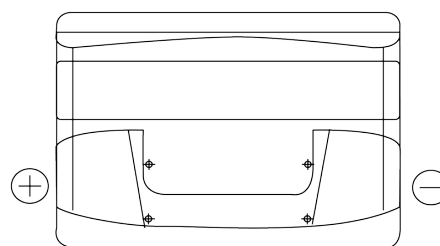

**Product overview**

Batteries for Cars

**Technica TB741**

Part number	TB741
Technology	Flooded
EAN/GTIN	3661024054560
Voltage	12 V
Capacity	74 Ah
CCA	680 A
Length	278 mm
Width	175 mm
Height	190 mm
Box size	L03
Polarity	ETN 1
Terminal Type	EN taper post
Hold Down	B13
Weights (subject of variation)	16.60 kg

**Polarity**

**Terminal Type**

Positive Terminal

Negative Terminal

**Hold Down**

Design, features and specifications are subject to change without notice. We disclaim any representation or warranty, express or implied, concerning the data or recommendations, and in no event shall be liable for any loss or damage claimed to have arisen as a result. Some products may not be available in your local market.