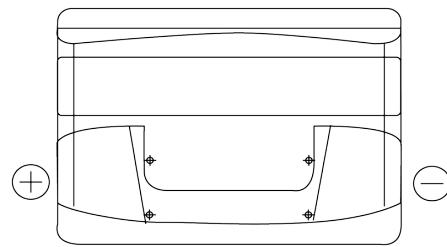

**Product overview**

Batteries for Cars

**Technica TB741**

|                                |               |
|--------------------------------|---------------|
| Part number                    | TB741         |
| Technology                     | Flooded       |
| EAN/GTIN                       | 3661024054560 |
| Voltage                        | 12 V          |
| Capacity                       | 74 Ah         |
| CCA                            | 680 A         |
| Length                         | 278 mm        |
| Width                          | 175 mm        |
| Height                         | 190 mm        |
| Box size                       | L03           |
| Polarity                       | ETN 1         |
| Terminal Type                  | EN taper post |
| Hold Down                      | B13           |
| Weights (subject of variation) | 16.60 kg      |

**Polarity**

**Terminal Type**

Positive Terminal

Negative Terminal

**Hold Down**

Design, features and specifications are subject to change without notice. We disclaim any representation or warranty, express or implied, concerning the data or recommendations, and in no event shall be liable for any loss or damage claimed to have arisen as a result. Some products may not be available in your local market.