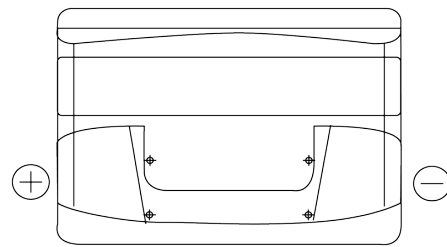

**Product overview**

Batteries for Cars

**Formula FB741**

Part number	FB741
Technology	Flooded
EAN/GTIN	3661024044561
Voltage	12 V
Capacity	74 Ah
CCA	680 A
Length	278 mm
Width	175 mm
Height	190 mm
Box size	L03
Polarity	ETN 1
Terminal Type	EN taper post
Hold Down	B13
Weights (subject of variation)	16.60 kg

**Polarity**

**Terminal Type**

Positive Terminal

Negative Terminal

**Hold Down**

Design, features and specifications are subject to change without notice. We disclaim any representation or warranty, express or implied, concerning the data or recommendations, and in no event shall be liable for any loss or damage claimed to have arisen as a result. Some products may not be available in your local market.