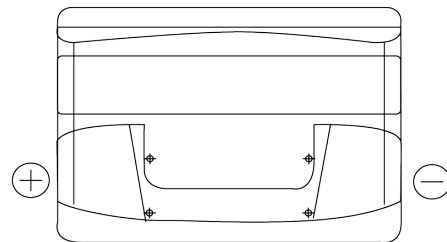

Product overview

Batteries for Cars

Formula FB741

| | |
|--------------------------------|---------------|
| Part number | FB741 |
| Technology | Flooded |
| EAN/GTIN | 3661024044561 |
| Voltage | 12 V |
| Capacity | 74 Ah |
| CCA | 680 A |
| Length | 278 mm |
| Width | 175 mm |
| Height | 190 mm |
| Box size | L03 |
| Polarity | ETN 1 |
| Terminal Type | EN taper post |
| Hold Down | B13 |
| Weights (subject of variation) | 16.60 kg |

Polarity

Terminal Type

Positive Terminal

Negative Terminal

Hold Down

Design, features and specifications are subject to change without notice. We disclaim any representation or warranty, express or implied, concerning the data or recommendations, and in no event shall be liable for any loss or damage claimed to have arisen as a result. Some products may not be available in your local market.