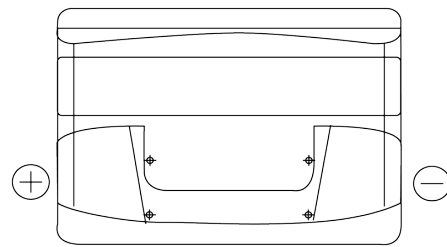

Product overview

Batteries for Cars

Excell EB741

Part number	EB741
Technology	Flooded
EAN/GTIN	3661024034562
Voltage	12 V
Capacity	74 Ah
CCA	680 A
Length	278 mm
Width	175 mm
Height	190 mm
Box size	L03
Polarity	ETN 1
Terminal Type	EN taper post
Hold Down	B13
Weights (subject of variation)	16.60 kg

Polarity

Terminal Type

Positive Terminal

Negative Terminal

Hold Down

Design, features and specifications are subject to change without notice. We disclaim any representation or warranty, express or implied, concerning the data or recommendations, and in no event shall be liable for any loss or damage claimed to have arisen as a result. Some products may not be available in your local market.