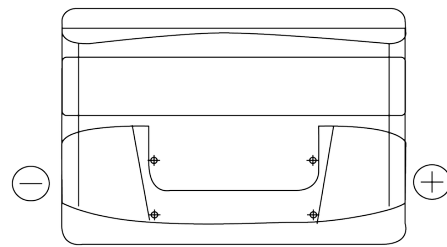

Product overview

Batteries for Cars

Technica TB740

Part number	TB740
Technology	Flooded
EAN/GTIN	3661024054553
Voltage	12 V
Capacity	74 Ah
CCA	680 A
Length	278 mm
Width	175 mm
Height	190 mm
Box size	L03
Polarity	ETN 0
Terminal Type	EN taper post
Hold Down	B13
Weights (subject of variation)	16.60 kg

Polarity

Terminal Type

Positive Terminal

Negative Terminal

Hold Down

Design, features and specifications are subject to change without notice. We disclaim any representation or warranty, express or implied, concerning the data or recommendations, and in no event shall be liable for any loss or damage claimed to have arisen as a result. Some products may not be available in your local market.