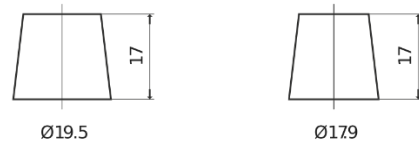

Product overview

Batteries for Cars

Formula FB740

Part number	FB740
Technology	Flooded
EAN/GTIN	3661024044554
Voltage	12 V
Capacity	74 Ah
CCA	680 A
Length	278 mm
Width	175 mm
Height	190 mm
Box size	L03
Polarity	ETN 0
Terminal Type	EN taper post
Hold Down	B13
Weights (subject of variation)	16.60 kg

Polarity

Terminal Type

Positive Terminal

Negative Terminal

Hold Down

Design, features and specifications are subject to change without notice. We disclaim any representation or warranty, express or implied, concerning the data or recommendations, and in no event shall be liable for any loss or damage claimed to have arisen as a result. Some products may not be available in your local market.