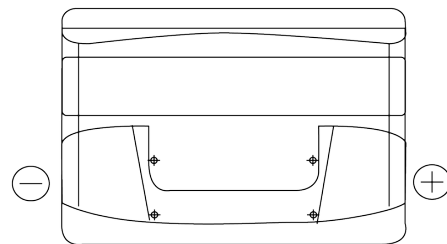

Product overview

Batteries for Cars

Formula FB740

Part number	FB740
Technology	Flooded
EAN/GTIN	3661024044554
Voltage	12 V
Capacity	74 Ah
CCA	680 A
Length	278 mm
Width	175 mm
Height	190 mm
Box size	L03
Polarity	ETN 0
Terminal Type	EN taper post
Hold Down	B13
Weights (subject of variation)	16.60 kg

Polarity

Terminal Type

Positive Terminal

Negative Terminal

Hold Down

Design, features and specifications are subject to change without notice. We disclaim any representation or warranty, express or implied, concerning the data or recommendations, and in no event shall be liable for any loss or damage claimed to have arisen as a result. Some products may not be available in your local market.