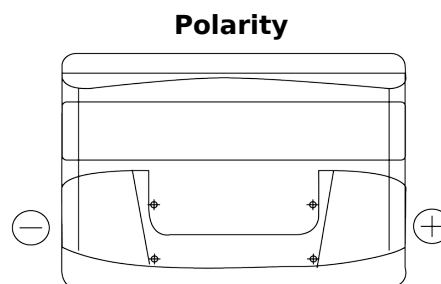

Product overview

Batteries for Cars

Excell EB740

Part number	EB740
Technology	Flooded
EAN/GTIN	3661024034555
Voltage	12 V
Capacity	74 Ah
CCA	680 A
Length	278 mm
Width	175 mm
Height	190 mm
Box size	L03
Polarity	ETN 0
Terminal Type	EN taper post
Hold Down	B13
Weights (subject of variation)	16.60 kg