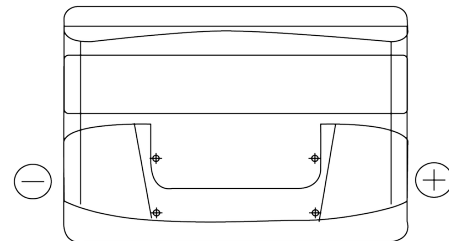

Product overview

Batteries for Cars

Excell EB740

| | |
|--------------------------------|---------------|
| Part number | EB740 |
| Technology | Flooded |
| EAN/GTIN | 3661024034555 |
| Voltage | 12 V |
| Capacity | 74 Ah |
| CCA | 680 A |
| Length | 278 mm |
| Width | 175 mm |
| Height | 190 mm |
| Box size | L03 |
| Polarity | ETN 0 |
| Terminal Type | EN taper post |
| Hold Down | B13 |
| Weights (subject of variation) | 16.60 kg |

Polarity

Terminal Type

Positive Terminal

Negative Terminal

Hold Down

Design, features and specifications are subject to change without notice. We disclaim any representation or warranty, express or implied, concerning the data or recommendations, and in no event shall be liable for any loss or damage claimed to have arisen as a result. Some products may not be available in your local market.