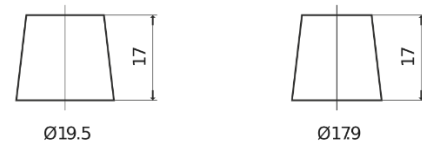

Product overview

Batteries for Cars

Excell EB740

| | |
|--------------------------------|---------------|
| Part number | EB740 |
| Technology | Flooded |
| EAN/GTIN | 3661024034555 |
| Voltage | 12 V |
| Capacity | 74 Ah |
| CCA | 680 A |
| Length | 278 mm |
| Width | 175 mm |
| Height | 190 mm |
| Box size | L03 |
| Polarity | ETN 0 |
| Terminal Type | EN taper post |
| Hold Down | B13 |
| Weights (subject of variation) | 16.60 kg |

Polarity

Terminal Type

Positive Terminal

Negative Terminal

Hold Down

Design, features and specifications are subject to change without notice. We disclaim any representation or warranty, express or implied, concerning the data or recommendations, and in no event shall be liable for any loss or damage claimed to have arisen as a result. Some products may not be available in your local market.