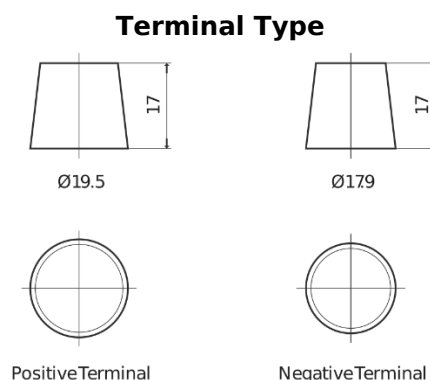

Product overview

Batteries for Cars

Excell EB740

Part number	EB740
Technology	Flooded
EAN/GTIN	3661024034555
Voltage	12 V
Capacity	74 Ah
CCA	680 A
Length	278 mm
Width	175 mm
Height	190 mm
Box size	L03
Polarity	ETN 0
Terminal Type	EN taper post
Hold Down	B13
Weights (subject of variation)	16.60 kg