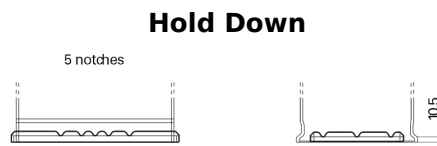

Product overview

Batteries for Cars

Excell EB740

Part number	EB740
Technology	Flooded
EAN/GTIN	3661024034555
Voltage	12 V
Capacity	74 Ah
CCA	680 A
Length	278 mm
Width	175 mm
Height	190 mm
Box size	L03
Polarity	ETN 0
Terminal Type	EN taper post
Hold Down	B13
Weights (subject of variation)	16.60 kg