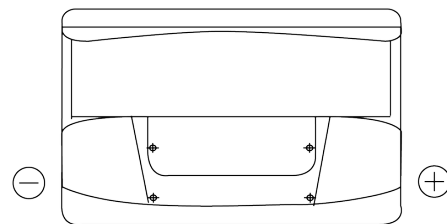

Product overview

Batteries for Marine and Leisure

Start EN750

Part number	EN750
Technology	Flooded
EAN/GTIN	3661024036085
Voltage	12 V
Capacity	74 Ah
CCA	680 A
MCA	750
Length	278 mm
Width	175 mm
Height	190 mm
Box size	L03
Polarity	ETN 0
Terminal Type	EN taper post
Hold Down	B13
Weights (subject of variation)	16.60 kg

Polarity

Terminal Type

Positive Terminal

Negative Terminal

Hold Down

Design, features and specifications are subject to change without notice. We disclaim any representation or warranty, express or implied, concerning the data or recommendations, and in no event shall be liable for any loss or damage claimed to have arisen as a result. Some products may not be available in your local market.