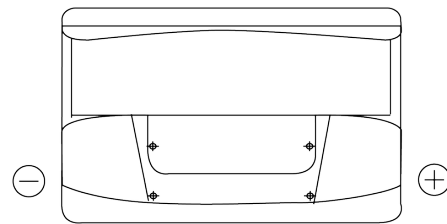

Product overview

Batteries for Marine and Leisure

Start EN750

Part number	EN750
Technology	Flooded
EAN/GTIN	3661024036085
Voltage	12 V
Capacity	74 Ah
CCA	680 A
MCA	750
Length	278 mm
Width	175 mm
Height	190 mm
Box size	L03
Polarity	ETN 0
Terminal Type	EN taper post
Hold Down	B13
Weights (subject of variation)	16.60 kg

Polarity

Terminal Type

Ø19.5

Ø179

Positive Terminal

Negative Terminal

Hold Down

5 notches