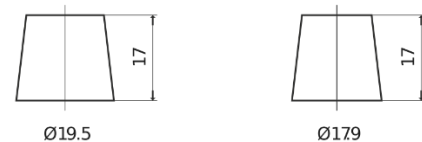

Terminal Type