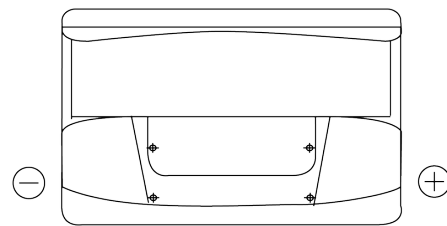

Product overview

Batteries for Cars

Standard TC700

Part number	TC700
Technology	Flooded
EAN/GTIN	3661024054829
Voltage	12 V
Capacity	70 Ah
CCA	640 A
Length	278 mm
Width	175 mm
Height	190 mm
Box size	L03
Polarity	ETN 0
Terminal Type	EN taper post
Hold Down	B13
Weights (subject of variation)	16.00 kg

Polarity

Terminal Type

Positive Terminal

Negative Terminal

Hold Down

Design, features and specifications are subject to change without notice. We disclaim any representation or warranty, express or implied, concerning the data or recommendations, and in no event shall be liable for any loss or damage claimed to have arisen as a result. Some products may not be available in your local market.