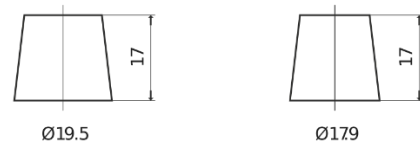

Product overview

Batteries for Cars

Standard TC700

Part number	TC700
Technology	Flooded
EAN/GTIN	3661024054829
Voltage	12 V
Capacity	70 Ah
CCA	640 A
Length	278 mm
Width	175 mm
Height	190 mm
Box size	L03
Polarity	ETN 0
Terminal Type	EN taper post
Hold Down	B13
Weights (subject of variation)	16.00 kg

Polarity

Terminal Type

Positive Terminal

Negative Terminal

Hold Down

Design, features and specifications are subject to change without notice. We disclaim any representation or warranty, express or implied, concerning the data or recommendations, and in no event shall be liable for any loss or damage claimed to have arisen as a result. Some products may not be available in your local market.