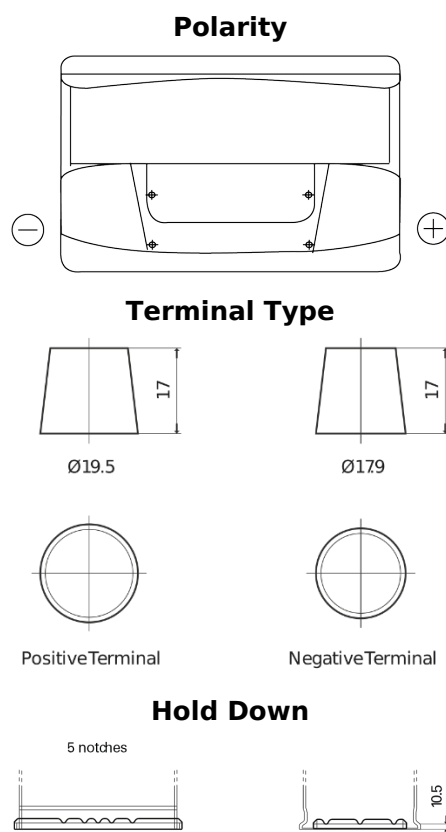

**Product overview**

Batteries for Cars

**Standard TC700**

Part number	TC700
Technology	Flooded
EAN/GTIN	3661024054829
Voltage	12 V
Capacity	70 Ah
CCA	640 A
Length	278 mm
Width	175 mm
Height	190 mm
Box size	L03
Polarity	ETN 0
Terminal Type	EN taper post
Hold Down	B13
Weights (subject of variation)	16.00 kg