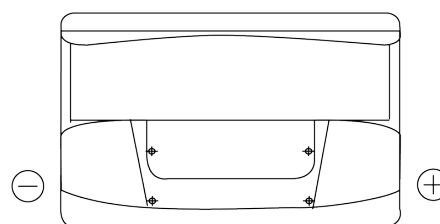

**Product overview**

Batteries for Cars

**Classic EC700**

Part number	EC700
Technology	Flooded
EAN/GTIN	3661024034821
Voltage	12 V
Capacity	70 Ah
CCA	640 A
Length	278 mm
Width	175 mm
Height	190 mm
Box size	L03
Polarity	ETN 0
Terminal Type	EN taper post
Hold Down	B13
Weights (subject of variation)	16.00 kg

**Polarity**

**Terminal Type**

Positive Terminal

Negative Terminal

**Hold Down**

Design, features and specifications are subject to change without notice. We disclaim any representation or warranty, express or implied, concerning the data or recommendations, and in no event shall be liable for any loss or damage claimed to have arisen as a result. Some products may not be available in your local market.