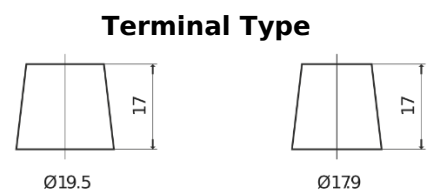

**Product overview**

Batteries for Marine and Leisure

**Equipment ET550**

Part number	ET550
Technology	Flooded
EAN/GTIN	3661024036344
Voltage	12 V
Capacity	80 Ah
Watt hour	550 Wh
Length	278 mm
Width	175 mm
Height	190 mm
Box size	L03
Polarity	ETN 0
Terminal Type	EN taper post
Hold Down	B13
Weights (subject of variation)	20.70 kg