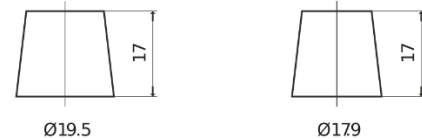

**Product overview**

Batteries for Cars

**Premium EA640**

Part number	EA640
Technology	Flooded
EAN/GTIN	3661024034227
Voltage	12 V
Capacity	64 Ah
CCA	640 A
Length	242 mm
Width	175 mm
Height	190 mm
Box size	L02
Polarity	ETN 0
Terminal Type	EN taper post
Hold Down	B13
Weights (subject of variation)	14.90 kg

**Polarity**

**Terminal Type**

Positive Terminal

Negative Terminal

**Hold Down**

Design, features and specifications are subject to change without notice. We disclaim any representation or warranty, express or implied, concerning the data or recommendations, and in no event shall be liable for any loss or damage claimed to have arisen as a result. Some products may not be available in your local market.