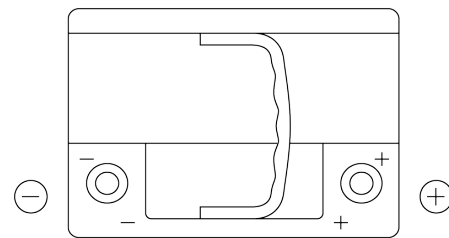

**Product overview**

Batteries for Cars

**Premium EA640**

Part number	EA640
Technology	Flooded
EAN/GTIN	3661024034227
Voltage	12 V
Capacity	64 Ah
CCA	640 A
Length	242 mm
Width	175 mm
Height	190 mm
Box size	L02
Polarity	ETN 0
Terminal Type	EN taper post
Hold Down	B13
Weights (subject of variation)	14.90 kg

**Polarity**

**Terminal Type**

Positive Terminal

Negative Terminal

**Hold Down**

Design, features and specifications are subject to change without notice. We disclaim any representation or warranty, express or implied, concerning the data or recommendations, and in no event shall be liable for any loss or damage claimed to have arisen as a result. Some products may not be available in your local market.