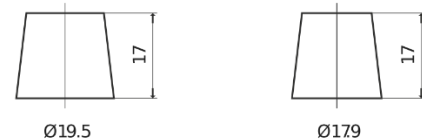

**Product overview**

Batteries for Cars

**Premium EA640**

Part number	EA640
Technology	Flooded
EAN/GTIN	3661024034227
Voltage	12 V
Capacity	64 Ah
CCA	640 A
Length	242 mm
Width	175 mm
Height	190 mm
Box size	L02
Polarity	ETN 0
Terminal Type	EN taper post
Hold Down	B13
Weights (subject of variation)	14.90 kg

**Polarity**

**Terminal Type**

Positive Terminal

Negative Terminal

**Hold Down**

Design, features and specifications are subject to change without notice. We disclaim any representation or warranty, express or implied, concerning the data or recommendations, and in no event shall be liable for any loss or damage claimed to have arisen as a result. Some products may not be available in your local market.