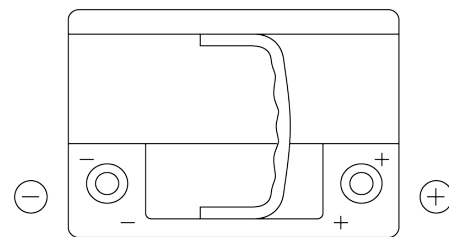

**Product overview**

Batteries for Cars

**Premium EA640**

Part number	EA640
Technology	Flooded
EAN/GTIN	3661024034227
Voltage	12 V
Capacity	64 Ah
CCA	640 A
Length	242 mm
Width	175 mm
Height	190 mm
Box size	L02
Polarity	ETN 0
Terminal Type	EN taper post
Hold Down	B13
Weights (subject of variation)	14.90 kg

**Polarity**

**Terminal Type**

Positive Terminal

Negative Terminal

**Hold Down**

Design, features and specifications are subject to change without notice. We disclaim any representation or warranty, express or implied, concerning the data or recommendations, and in no event shall be liable for any loss or damage claimed to have arisen as a result. Some products may not be available in your local market.