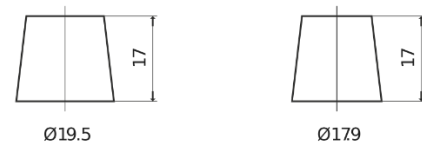

Product overview

Batteries for Cars

Technica TB621

Part number	TB621
Technology	Flooded
EAN/GTIN	3661024054546
Voltage	12 V
Capacity	62 Ah
CCA	540 A
Length	242 mm
Width	175 mm
Height	190 mm
Box size	L02
Polarity	ETN 1
Terminal Type	EN taper post
Hold Down	B13
Weights (subject of variation)	14.20 kg

Polarity

Terminal Type

Positive Terminal

Negative Terminal

Hold Down

Design, features and specifications are subject to change without notice. We disclaim any representation or warranty, express or implied, concerning the data or recommendations, and in no event shall be liable for any loss or damage claimed to have arisen as a result. Some products may not be available in your local market.