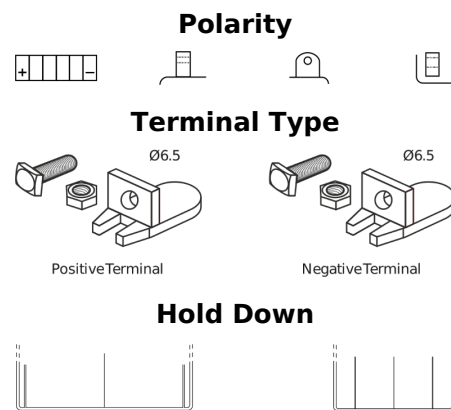

**Product overview**

Batteries for Motorcycles, ATVs, Snowmobiles, Garden

**GEL GEL12-30**

|                                |                  |
|--------------------------------|------------------|
| Part number                    | GEL12-30         |
| Technology                     | GEL              |
| EAN/GTIN                       | 3661024034081    |
| Voltage                        | 12 V             |
| Capacity                       | 30.0 Ah          |
| CCA                            | 180 A            |
| Length                         | 197 mm           |
| Width                          | 132 mm           |
| Height                         | 186 mm           |
| Box size                       | U01              |
| Polarity                       | ETN 1            |
| Terminal Type                  | EN full Ford lug |
| Hold Down                      | B0               |
| Weights (subject of variation) | 11.10 kg         |