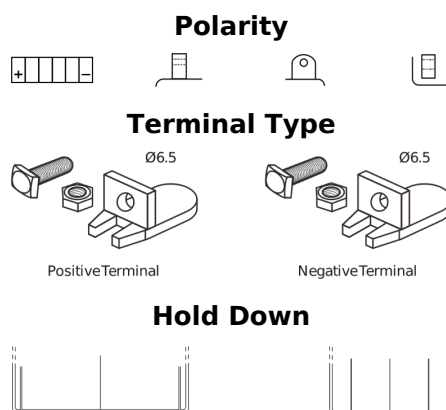

**Product overview**

Batteries for Motorcycles, ATVs, Snowmobiles, Garden

**GEL GEL12-30**

Part number	GEL12-30
Technology	GEL
EAN/GTIN	3661024034081
Voltage	12 V
Capacity	30.0 Ah
CCA	180 A
Length	197 mm
Width	132 mm
Height	186 mm
Box size	U01
Polarity	ETN 1
Terminal Type	EN full Ford lug
Hold Down	B0
Weights (subject of variation)	11.10 kg