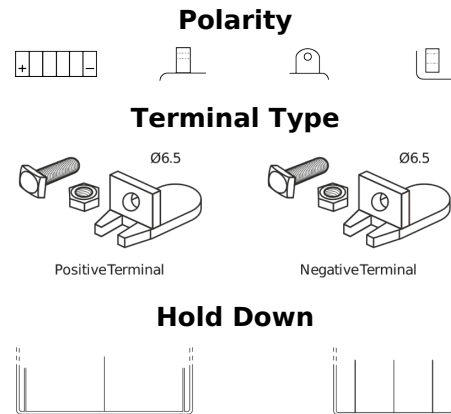

**Product overview**

Batteries for Motorcycles, ATVs, Snowmobiles, Garden

**GEL GEL12-30**

Part number	GEL12-30
Technology	GEL
EAN/GTIN	3661024034081
Voltage	12 V
Capacity	30.0 Ah
CCA	180 A
Length	197 mm
Width	132 mm
Height	186 mm
Box size	U01
Polarity	ETN 1
Terminal Type	EN full Ford lug
Hold Down	B0
Weights (subject of variation)	11.10 kg