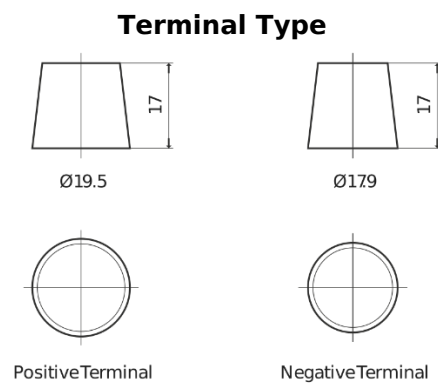

Product overview

Batteries for Trucks, Buses, Construction, Agriculture

EndurancePRO EFB FX2253

Part number	FX2253
Technology	EFB
EAN/GTIN	3661024046480
Voltage	12 V
Capacity	225.0 Ah
CCA	1150 A
Length	518 mm
Width	274 mm
Height	240 mm
Box size	D06
Polarity	ETN 3
Terminal Type	EN taper post
Hold Down	B0
Weights (subject of variation)	60.10 kg