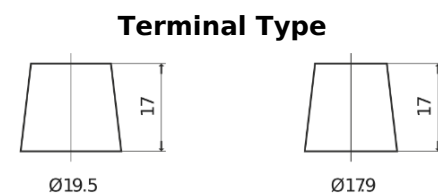

## EndurancePRO EFB FX2253

Part number	FX2253
Technology	EFB
EAN/GTIN	3661024046480
Voltage	12 V
Capacity	225.0 Ah
CCA	1150 A
Length	518 mm
Width	274 mm
Height	240 mm
Box size	D06
Polarity	ETN 3
Terminal Type	EN taper post
Hold Down	B0
Weights (subject of variation)	60.10 kg