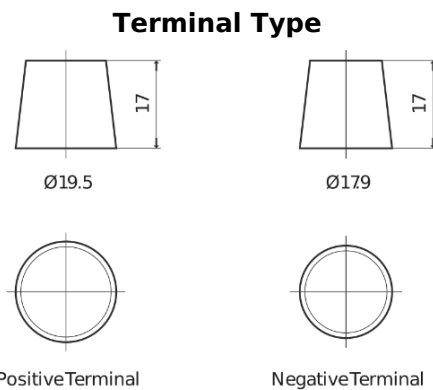

Product overview

Batteries for Trucks, Buses, Construction, Agriculture

EndurancePRO EFB FX1803

Part number	FX1803
Technology	EFB
EAN/GTIN	3661024046473
Voltage	12 V
Capacity	180.0 Ah
CCA	1000 A
Length	513 mm
Width	223 mm
Height	223 mm
Box size	D05
Polarity	ETN 3
Terminal Type	EN taper post
Hold Down	B0
Weights (subject of variation)	46.10 kg