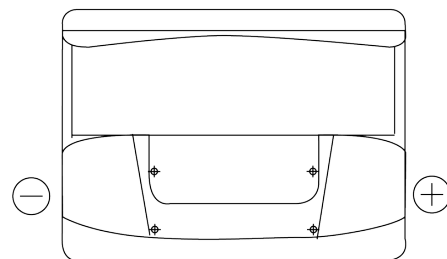

**Product overview**

Batteries for Cars

**Excell EB620**

Part number	EB620
Technology	Flooded
EAN/GTIN	3661024034531
Voltage	12 V
Capacity	62 Ah
CCA	540 A
Length	242 mm
Width	175 mm
Height	190 mm
Box size	L02
Polarity	ETN 0
Terminal Type	EN taper post
Hold Down	B13
Weights (subject of variation)	14.20 kg

**Polarity**

**Terminal Type**

Positive Terminal

Negative Terminal

**Hold Down**

Design, features and specifications are subject to change without notice. We disclaim any representation or warranty, express or implied, concerning the data or recommendations, and in no event shall be liable for any loss or damage claimed to have arisen as a result. Some products may not be available in your local market.