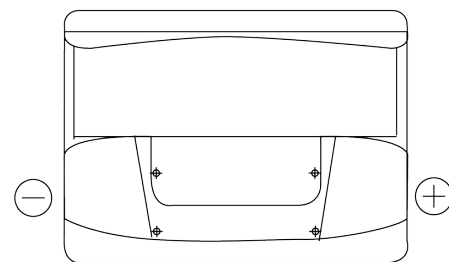

**Product overview**

Batteries for Cars

**Excell EB620**

Part number	EB620
Technology	Flooded
EAN/GTIN	3661024034531
Voltage	12 V
Capacity	62 Ah
CCA	540 A
Length	242 mm
Width	175 mm
Height	190 mm
Box size	L02
Polarity	ETN 0
Terminal Type	EN taper post
Hold Down	B13
Weights (subject of variation)	14.20 kg

**Polarity**

**Terminal Type**

Positive Terminal

Negative Terminal

**Hold Down**

Design, features and specifications are subject to change without notice. We disclaim any representation or warranty, express or implied, concerning the data or recommendations, and in no event shall be liable for any loss or damage claimed to have arisen as a result. Some products may not be available in your local market.