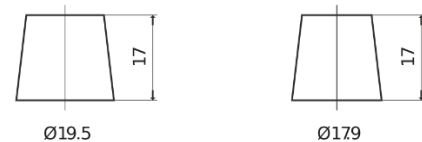

**Product overview**

Batteries for Cars

**Excell EB620**

Part number	EB620
Technology	Flooded
EAN/GTIN	3661024034531
Voltage	12 V
Capacity	62 Ah
CCA	540 A
Length	242 mm
Width	175 mm
Height	190 mm
Box size	L02
Polarity	ETN 0
Terminal Type	EN taper post
Hold Down	B13
Weights (subject of variation)	14.20 kg

**Polarity**

**Terminal Type**

Positive Terminal

Negative Terminal

**Hold Down**

Design, features and specifications are subject to change without notice. We disclaim any representation or warranty, express or implied, concerning the data or recommendations, and in no event shall be liable for any loss or damage claimed to have arisen as a result. Some products may not be available in your local market.