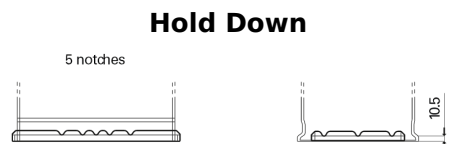

Product overview

Batteries for Cars

Premium EA530

| | |
|--------------------------------|---------------|
| Part number | EA530 |
| Technology | Flooded |
| EAN/GTIN | 3661024034203 |
| Voltage | 12 V |
| Capacity | 53 Ah |
| CCA | 540 A |
| Length | 207 mm |
| Width | 175 mm |
| Height | 190 mm |
| Box size | L01 |
| Polarity | ETN 0 |
| Terminal Type | EN taper post |
| Hold Down | B13 |
| Weights (subject of variation) | 12.70 kg |