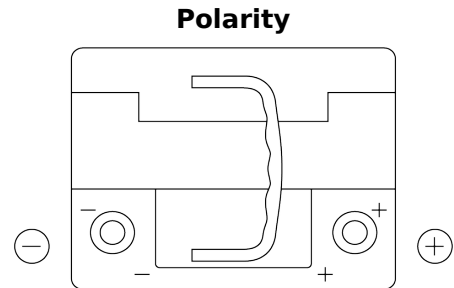

Product overview

Batteries for Cars

Premium EA530

| | |
|--------------------------------|---------------|
| Part number | EA530 |
| Technology | Flooded |
| EAN/GTIN | 3661024034203 |
| Voltage | 12 V |
| Capacity | 53 Ah |
| CCA | 540 A |
| Length | 207 mm |
| Width | 175 mm |
| Height | 190 mm |
| Box size | L01 |
| Polarity | ETN 0 |
| Terminal Type | EN taper post |
| Hold Down | B13 |
| Weights (subject of variation) | 12.70 kg |