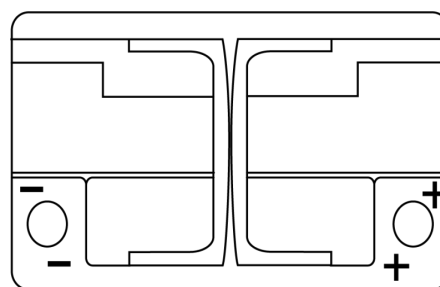

Product overview

Batteries for Cars

AGM FK720

Part number	FK720
Technology	AGM
EAN/GTIN	3661024047401
Voltage	12 V
Capacity	72.0 Ah
CCA	760 A
Length	278 mm
Width	175 mm
Height	190 mm
Box size	L03
Polarity	ETN 0
Terminal Type	EN taper post
Hold Down	B13
Weights (subject of variation)	20.60 kg

Polarity

Terminal Type

Positive Terminal

Negative Terminal

Hold Down

Design, features and specifications are subject to change without notice. We disclaim any representation or warranty, express or implied, concerning the data or recommendations, and in no event shall be liable for any loss or damage claimed to have arisen as a result. Some products may not be available in your local market.