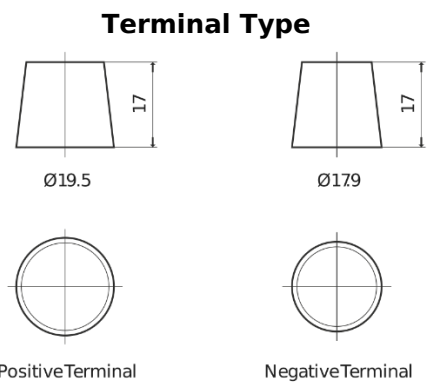

Product overview

Batteries for Cars

Premium EA530

| | |
|--------------------------------|---------------|
| Part number | EA530 |
| Technology | Flooded |
| EAN/GTIN | 3661024034203 |
| Voltage | 12 V |
| Capacity | 53 Ah |
| CCA | 540 A |
| Length | 207 mm |
| Width | 175 mm |
| Height | 190 mm |
| Box size | L01 |
| Polarity | ETN 0 |
| Terminal Type | EN taper post |
| Hold Down | B13 |
| Weights (subject of variation) | 12.70 kg |