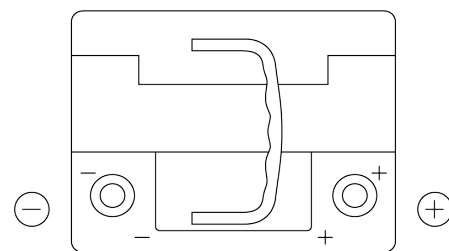

Product overview

Batteries for Cars

Premium EA530

Part number	EA530
Technology	Flooded
EAN/GTIN	3661024034203
Voltage	12 V
Capacity	53 Ah
CCA	540 A
Length	207 mm
Width	175 mm
Height	190 mm
Box size	L01
Polarity	ETN 0
Terminal Type	EN taper post
Hold Down	B13
Weights (subject of variation)	12.70 kg

Polarity

Terminal Type

Positive Terminal

Negative Terminal

Hold Down

Design, features and specifications are subject to change without notice. We disclaim any representation or warranty, express or implied, concerning the data or recommendations, and in no event shall be liable for any loss or damage claimed to have arisen as a result. Some products may not be available in your local market.