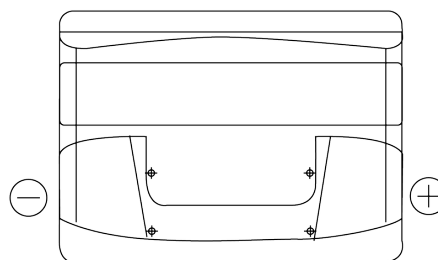

Product overview

Batteries for Cars

Technica TB500

Part number	TB500
Technology	Flooded
EAN/GTIN	3661024054515
Voltage	12 V
Capacity	50 Ah
CCA	450 A
Length	207 mm
Width	175 mm
Height	190 mm
Box size	L01
Polarity	ETN 0
Terminal Type	EN taper post
Hold Down	B13
Weights (subject of variation)	12.10 kg

Polarity

Terminal Type

Positive Terminal

Negative Terminal

Hold Down

Design, features and specifications are subject to change without notice. We disclaim any representation or warranty, express or implied, concerning the data or recommendations, and in no event shall be liable for any loss or damage claimed to have arisen as a result. Some products may not be available in your local market.