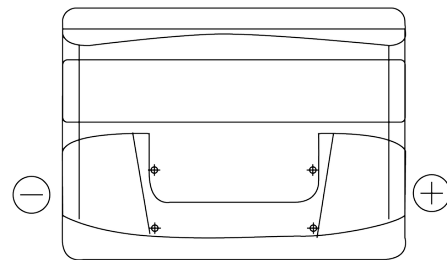

Product overview

Batteries for Cars

Formula FB500

Part number	FB500
Technology	Flooded
EAN/GTIN	3661024044516
Voltage	12 V
Capacity	50 Ah
CCA	450 A
Length	207 mm
Width	175 mm
Height	190 mm
Box size	L01
Polarity	ETN 0
Terminal Type	EN taper post
Hold Down	B13
Weights (subject of variation)	12.10 kg

Polarity

Terminal Type

Positive Terminal

Negative Terminal

Hold Down

Design, features and specifications are subject to change without notice. We disclaim any representation or warranty, express or implied, concerning the data or recommendations, and in no event shall be liable for any loss or damage claimed to have arisen as a result. Some products may not be available in your local market.