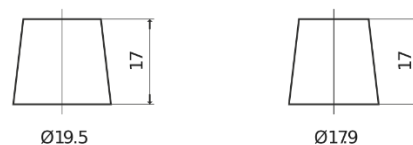

**Product overview**

Batteries for Cars

**Standard TC440**

Part number	TC440
Technology	Flooded
EAN/GTIN	3661024054782
Voltage	12 V
Capacity	44 Ah
CCA	360 A
Length	207 mm
Width	175 mm
Height	190 mm
Box size	L01
Polarity	ETN 0
Terminal Type	EN taper post
Hold Down	B13
Weights (subject of variation)	11.10 kg

**Polarity**

**Terminal Type**

Positive Terminal

Negative Terminal

**Hold Down**

Design, features and specifications are subject to change without notice. We disclaim any representation or warranty, express or implied, concerning the data or recommendations, and in no event shall be liable for any loss or damage claimed to have arisen as a result. Some products may not be available in your local market.