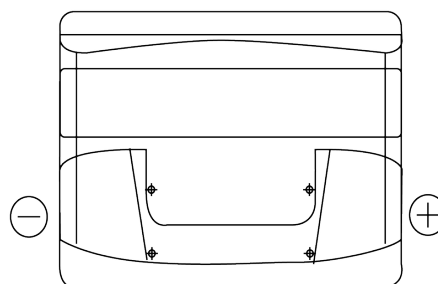

**Product overview**

Batteries for Cars

**Standard TC440**

Part number	TC440
Technology	Flooded
EAN/GTIN	3661024054782
Voltage	12 V
Capacity	44 Ah
CCA	360 A
Length	207 mm
Width	175 mm
Height	190 mm
Box size	L01
Polarity	ETN 0
Terminal Type	EN taper post
Hold Down	B13
Weights (subject of variation)	11.10 kg

**Polarity**

**Terminal Type**

Positive Terminal

Negative Terminal

**Hold Down**

Design, features and specifications are subject to change without notice. We disclaim any representation or warranty, express or implied, concerning the data or recommendations, and in no event shall be liable for any loss or damage claimed to have arisen as a result. Some products may not be available in your local market.