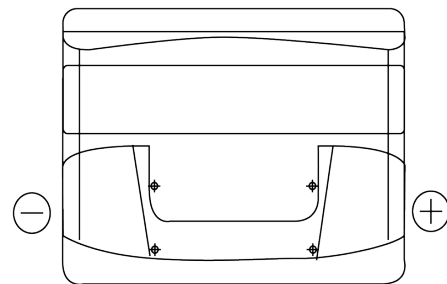

Product overview

Batteries for Cars

Classic EC440

| | |
|--------------------------------|---------------|
| Part number | EC440 |
| Technology | Flooded |
| EAN/GTIN | 3661024034784 |
| Voltage | 12 V |
| Capacity | 44 Ah |
| CCA | 360 A |
| Length | 207 mm |
| Width | 175 mm |
| Height | 190 mm |
| Box size | L01 |
| Polarity | ETN 0 |
| Terminal Type | EN taper post |
| Hold Down | B13 |
| Weights (subject of variation) | 11.10 kg |

Polarity

Terminal Type

Positive Terminal

Negative Terminal

Hold Down

Design, features and specifications are subject to change without notice. We disclaim any representation or warranty, express or implied, concerning the data or recommendations, and in no event shall be liable for any loss or damage claimed to have arisen as a result. Some products may not be available in your local market.