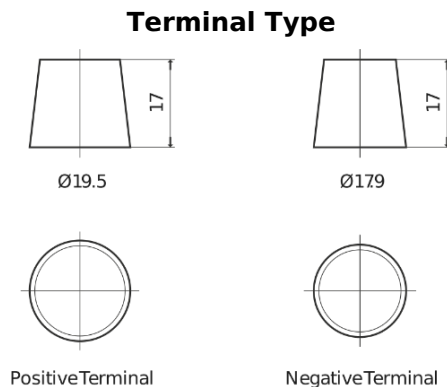

Product overview

Batteries for Trucks, Buses, Construction, Agriculture

StartPRO FG145A

Part number	FG145A
Technology	Flooded
EAN/GTIN	3661024045551
Voltage	12 V
Capacity	145.0 Ah
CCA	1000 A
Length	360 mm
Width	253 mm
Height	240 mm
Box size	F21
Polarity	ETN 6
Terminal Type	EN taper post
Hold Down	B0
Weights (subject of variation)	38.10 kg