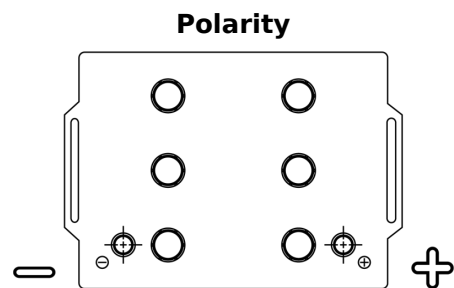

Product overview

Batteries for Trucks, Buses, Construction, Agriculture

StartPRO FG145A

Part number	FG145A
Technology	Flooded
EAN/GTIN	3661024045551
Voltage	12 V
Capacity	145.0 Ah
CCA	1000 A
Length	360 mm
Width	253 mm
Height	240 mm
Box size	F21
Polarity	ETN 6
Terminal Type	EN taper post
Hold Down	B0
Weights (subject of variation)	38.10 kg