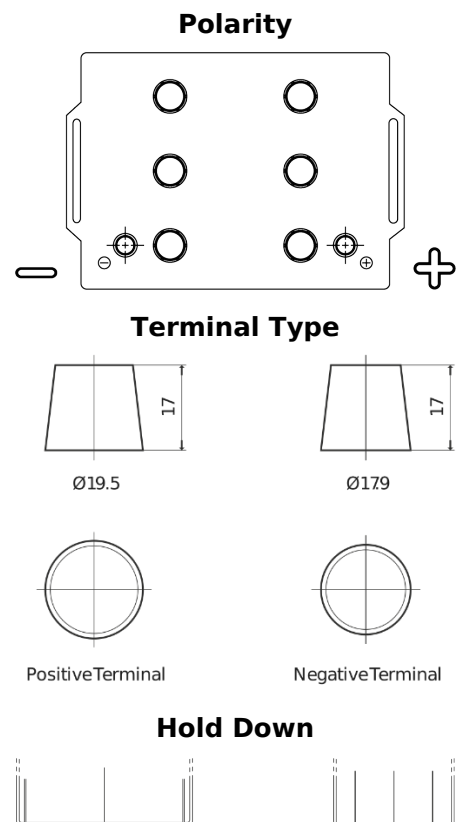

Product overview

Batteries for Trucks, Buses, Construction, Agriculture

StartPRO FG145A

Part number	FG145A
Technology	Flooded
EAN/GTIN	3661024045551
Voltage	12 V
Capacity	145.0 Ah
CCA	1000 A
Length	360 mm
Width	253 mm
Height	240 mm
Box size	F21
Polarity	ETN 6
Terminal Type	EN taper post
Hold Down	B0
Weights (subject of variation)	38.10 kg