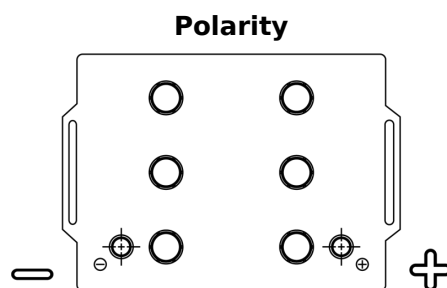

Product overview

Batteries for Trucks, Buses, Construction, Agriculture

StartPRO FG145A

Part number	FG145A
Technology	Flooded
EAN/GTIN	3661024045551
Voltage	12 V
Capacity	145.0 Ah
CCA	1000 A
Length	360 mm
Width	253 mm
Height	240 mm
Box size	F21
Polarity	ETN 6
Terminal Type	EN taper post
Hold Down	B0
Weights (subject of variation)	38.10 kg