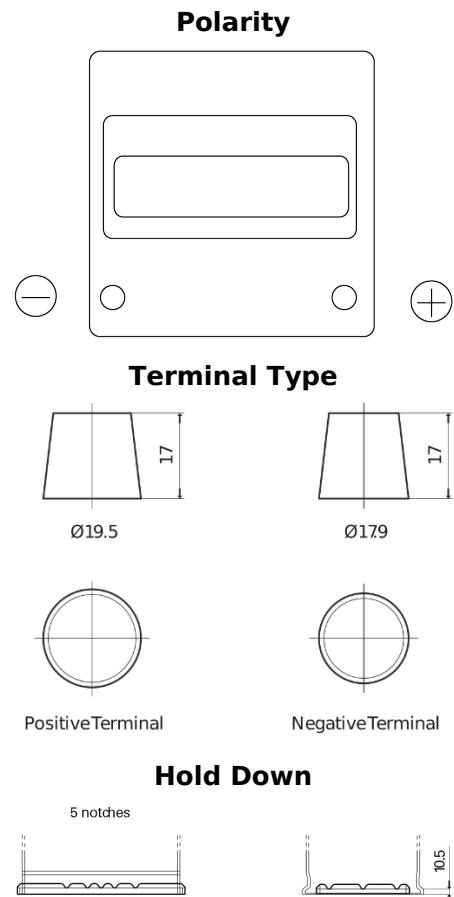

Product overview

Batteries for Cars

Technica TB440

| | |
|--------------------------------|---------------|
| Part number | TB440 |
| Technology | Flooded |
| EAN/GTIN | 3661024054508 |
| Voltage | 12 V |
| Capacity | 44 Ah |
| CCA | 400 A |
| Length | 175 mm |
| Width | 175 mm |
| Height | 190 mm |
| Box size | L00 |
| Polarity | ETN 0 |
| Terminal Type | EN taper post |
| Hold Down | B13 |
| Weights (subject of variation) | 10.70 kg |