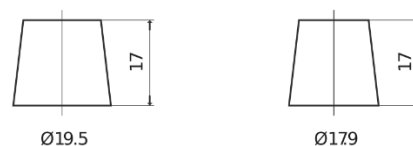

**Product overview**

Batteries for Cars

**Technica TB440**

Part number	TB440
Technology	Flooded
EAN/GTIN	3661024054508
Voltage	12 V
Capacity	44 Ah
CCA	400 A
Length	175 mm
Width	175 mm
Height	190 mm
Box size	L00
Polarity	ETN 0
Terminal Type	EN taper post
Hold Down	B13
Weights (subject of variation)	10.70 kg

**Polarity**

**Terminal Type**

Positive Terminal

Negative Terminal

**Hold Down**

Design, features and specifications are subject to change without notice. We disclaim any representation or warranty, express or implied, concerning the data or recommendations, and in no event shall be liable for any loss or damage claimed to have arisen as a result. Some products may not be available in your local market.