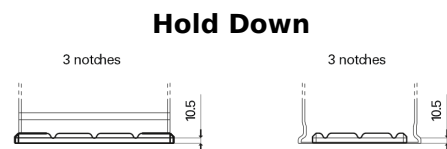

Product overview

Batteries for Trucks, Buses, Construction, Agriculture

StartPRO FG1355

Part number	FG1355
Technology	Flooded
EAN/GTIN	3661024045520
Voltage	12 V
Capacity	135.0 Ah
CCA	1000 A
Length	514 mm
Width	175 mm
Height	210 mm
Box size	DB8
Polarity	ETN 3
Terminal Type	EN taper post
Hold Down	B3
Weights (subject of variation)	36.00 kg