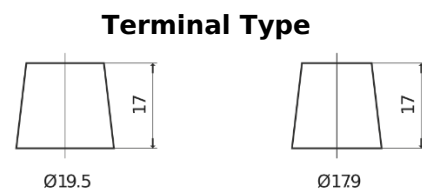

Product overview

Batteries for Trucks, Buses, Construction, Agriculture

StartPRO FG1353

Part number	FG1353
Technology	Flooded
EAN/GTIN	3661024045544
Voltage	12 V
Capacity	135.0 Ah
CCA	1000 A
Length	514 mm
Width	218 mm
Height	210 mm
Box size	DB9
Polarity	ETN 3
Terminal Type	EN taper post
Hold Down	B0
Weights (subject of variation)	39.80 kg