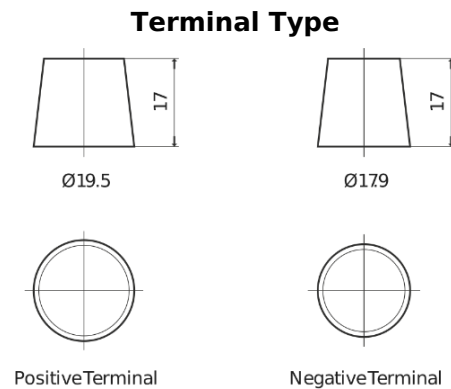

**Product overview**

Batteries for Trucks, Buses, Construction, Agriculture

**StartPRO FG1353**

Part number	FG1353
Technology	Flooded
EAN/GTIN	3661024045544
Voltage	12 V
Capacity	135.0 Ah
CCA	1000 A
Length	514 mm
Width	218 mm
Height	210 mm
Box size	DB9
Polarity	ETN 3
Terminal Type	EN taper post
Hold Down	B0
Weights (subject of variation)	39.80 kg