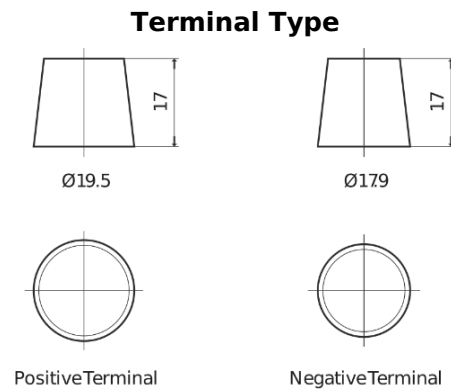

Product overview

Batteries for Trucks, Buses, Construction, Agriculture

StartPRO FG1353

Part number	FG1353
Technology	Flooded
EAN/GTIN	3661024045544
Voltage	12 V
Capacity	135.0 Ah
CCA	1000 A
Length	514 mm
Width	218 mm
Height	210 mm
Box size	DB9
Polarity	ETN 3
Terminal Type	EN taper post
Hold Down	B0
Weights (subject of variation)	39.80 kg