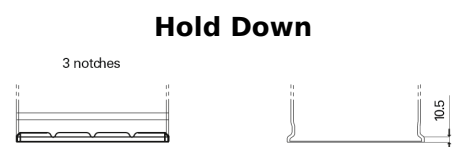

Product overview

Batteries for Trucks, Buses, Construction, Agriculture

StartPRO FG1102

Part number	FG1102
Technology	Flooded
EAN/GTIN	3661024045391
Voltage	12 V
Capacity	110.0 Ah
CCA	750 A
Length	349 mm
Width	175 mm
Height	235 mm
Box size	D02
Polarity	ETN 0
Terminal Type	EN taper post
Hold Down	B1
Weights (subject of variation)	25.40 kg