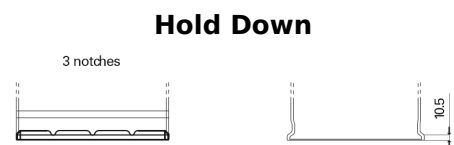

Product overview

Batteries for Trucks, Buses, Construction, Agriculture

StartPRO FG1102

Part number	FG1102
Technology	Flooded
EAN/GTIN	3661024045391
Voltage	12 V
Capacity	110.0 Ah
CCA	750 A
Length	349 mm
Width	175 mm
Height	235 mm
Box size	D02
Polarity	ETN 0
Terminal Type	EN taper post
Hold Down	B1
Weights (subject of variation)	25.40 kg