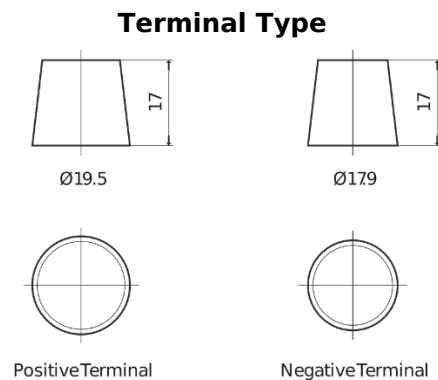

**Product overview**

Batteries for Marine and Leisure

**Vintage EU77-6**

Part number	EU77-6
Technology	Flooded
EAN/GTIN	3661024036177
Voltage	6 V
Capacity	77 Ah
CCA	650 A
Length	215 mm
Width	169 mm
Height	184 mm
Box size	H02
Polarity	ETN 0
Terminal Type	EN taper post
Hold Down	B6
Weights (subject of variation)	11.10 kg