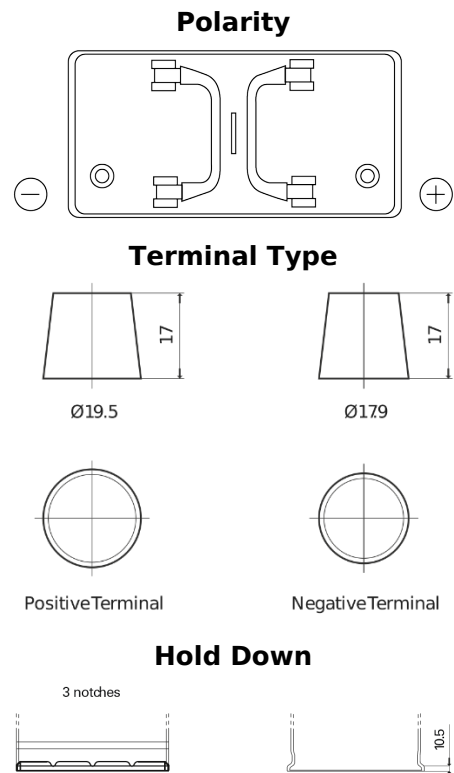

Product overview

Batteries for Trucks, Buses, Construction, Agriculture

StartPRO FG1102

Part number	FG1102
Technology	Flooded
EAN/GTIN	3661024045391
Voltage	12 V
Capacity	110.0 Ah
CCA	750 A
Length	349 mm
Width	175 mm
Height	235 mm
Box size	D02
Polarity	ETN 0
Terminal Type	EN taper post
Hold Down	B1
Weights (subject of variation)	25.40 kg