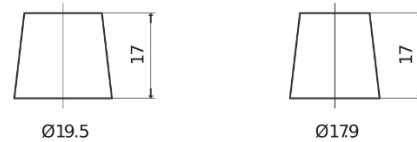

Terminal Type