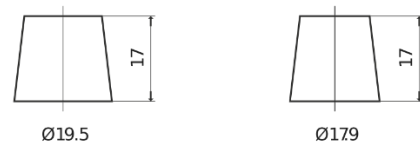

Product overview

Batteries for Marine and Leisure

Equipment GEL ES1000-6

Part number	ES1000-6
Technology	GEL
EAN/GTIN	3661024035811
Voltage	6 V
Capacity	195 Ah
Watt hour	1000 Wh
Length	244 mm
Width	190 mm
Height	275 mm
Box size	GC2
Polarity	ETN 0
Terminal Type	EN taper post
Hold Down	B0
Weights (subject of variation)	28.00 kg

Polarity

Terminal Type

Positive Terminal

Negative Terminal

Hold Down

Design, features and specifications are subject to change without notice. We disclaim any representation or warranty, express or implied, concerning the data or recommendations, and in no event shall be liable for any loss or damage claimed to have arisen as a result. Some products may not be available in your local market.