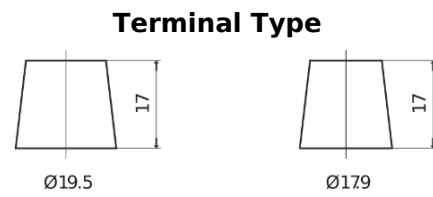

**Product overview**

Batteries for Trucks, Buses, Construction, Agriculture

**PowerPRO FF2353**

Part number	FF2353
Technology	Flooded
EAN/GTIN	3661024045322
Voltage	12 V
Capacity	235.0 Ah
CCA	1300 A
Length	518 mm
Width	274 mm
Height	240 mm
Box size	D06
Polarity	ETN 3
Terminal Type	EN taper post
Hold Down	B0
Weights (subject of variation)	56.30 kg