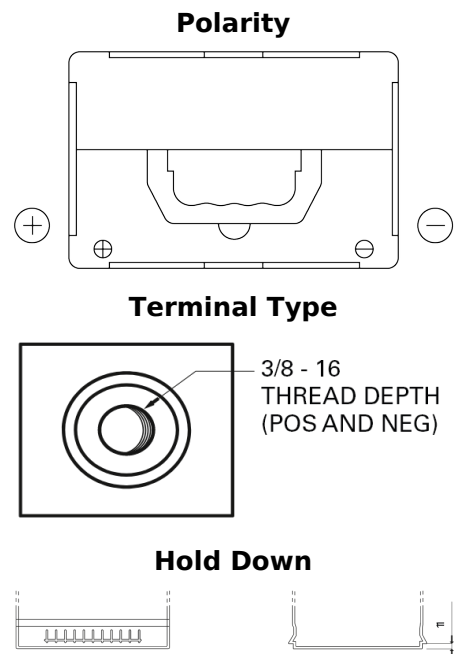

Product overview

Batteries for Cars

Excell EB558

Part number	EB558
Technology	Flooded
EAN/GTIN	3661024037419
Voltage	12 V
Capacity	55 Ah
CCA	620 A
Length	230 mm
Width	180 mm
Height	186 mm
Box size	G75
Polarity	ETN 1
Terminal Type	SAE S 3/8" side Terminal
Hold Down	B7
Weights (subject of variation)	14.20 kg