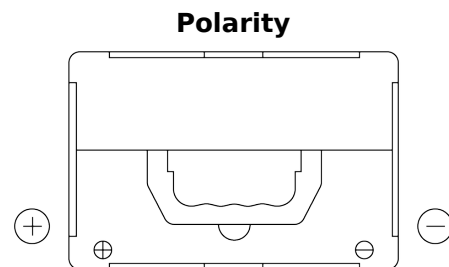

Product overview

Batteries for Cars

Excell EB558

| | |
|--------------------------------|--------------------------|
| Part number | EB558 |
| Technology | Flooded |
| EAN/GTIN | 3661024037419 |
| Voltage | 12 V |
| Capacity | 55 Ah |
| CCA | 620 A |
| Length | 230 mm |
| Width | 180 mm |
| Height | 186 mm |
| Box size | G75 |
| Polarity | ETN 1 |
| Terminal Type | SAE S 3/8" side Terminal |
| Hold Down | B7 |
| Weights (subject of variation) | 14.20 kg |