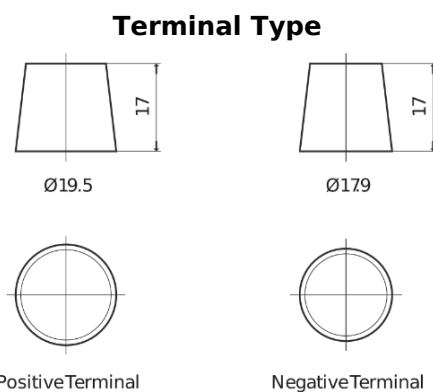

Product overview

Batteries for Trucks, Buses, Construction, Agriculture

Endurance+PRO Gel FD2103T

Part number	FD2103T
Technology	GEL
EAN/GTIN	3661024047265
Voltage	12 V
Capacity	210.0 Ah
CCA	800 A
Length	518 mm
Width	274 mm
Height	240 mm
Box size	D06
Polarity	ETN 3
Terminal Type	EN taper post
Hold Down	B0
Weights (subject of variation)	66.00 kg