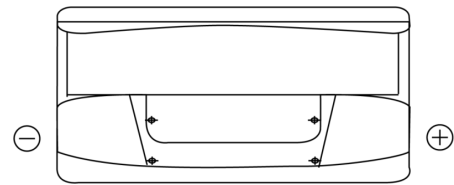

**Product overview**

Batteries for Cars

**Standard FC900**

Part number	FC900
Technology	Flooded
EAN/GTIN	3661024044837
Voltage	12 V
Capacity	90.0 Ah
CCA	720 A
Length	353 mm
Width	175 mm
Height	190 mm
Box size	L05
Polarity	ETN 0
Terminal Type	EN taper post
Hold Down	B13
Weights (subject of variation)	20.50 kg

**Polarity**

**Terminal Type**

Positive Terminal

Negative Terminal

**Hold Down**

Design, features and specifications are subject to change without notice. We disclaim any representation or warranty, express or implied, concerning the data or recommendations, and in no event shall be liable for any loss or damage claimed to have arisen as a result. Some products may not be available in your local market.