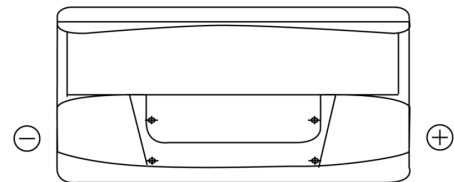

**Product overview**

Batteries for Cars

**Standard FC900**

Part number	FC900
Technology	Flooded
EAN/GTIN	3661024044837
Voltage	12 V
Capacity	90.0 Ah
CCA	720 A
Length	353 mm
Width	175 mm
Height	190 mm
Box size	L05
Polarity	ETN 0
Terminal Type	EN taper post
Hold Down	B13
Weights (subject of variation)	20.50 kg

**Polarity**

**Terminal Type**

Positive Terminal

Negative Terminal

**Hold Down**

Design, features and specifications are subject to change without notice. We disclaim any representation or warranty, express or implied, concerning the data or recommendations, and in no event shall be liable for any loss or damage claimed to have arisen as a result. Some products may not be available in your local market.