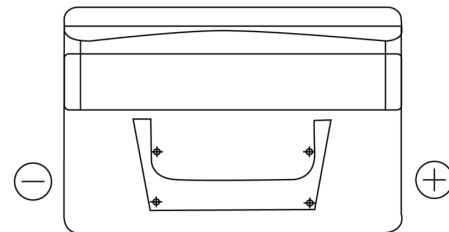

Product overview

Batteries for Cars

Standard FC652

Part number	FC652
Technology	Flooded
EAN/GTIN	3661024044868
Voltage	12 V
Capacity	65.0 Ah
CCA	540 A
Length	278 mm
Width	175 mm
Height	175 mm
Box size	LB3
Polarity	ETN 0
Terminal Type	EN taper post
Hold Down	B13
Weights (subject of variation)	14.50 kg

Polarity

Terminal Type

Positive Terminal

Negative Terminal

Hold Down

Design, features and specifications are subject to change without notice. We disclaim any representation or warranty, express or implied, concerning the data or recommendations, and in no event shall be liable for any loss or damage claimed to have arisen as a result. Some products may not be available in your local market.