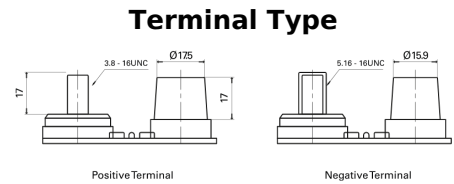

**Product overview**

Batteries for Trucks, Buses, Construction, Agriculture

**PowerPRO Agri&Construction EJ050C**

Part number	EJ050C
Technology	AGM
EAN/GTIN	3661024036979
Voltage	12 V
Capacity	50 Ah
CCA	800 A
Length	260 mm
Width	173 mm
Height	206 mm
Box size	G34
Polarity	ETN 1
Terminal Type	SAE M 3/8"- 5/16" taper&stud
Hold Down	B7
Weights (subject of variation)	17.90 kg