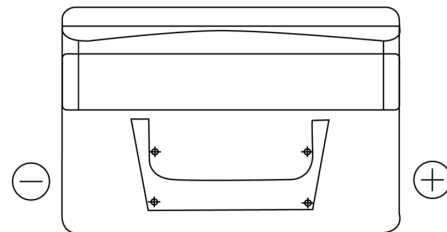

Product overview

Batteries for Cars

Standard FC652

Part number	FC652
Technology	Flooded
EAN/GTIN	3661024044868
Voltage	12 V
Capacity	65.0 Ah
CCA	540 A
Length	278 mm
Width	175 mm
Height	175 mm
Box size	LB3
Polarity	ETN 0
Terminal Type	EN taper post
Hold Down	B13
Weights (subject of variation)	14.50 kg

Polarity

Terminal Type

Positive Terminal

Negative Terminal

Hold Down

Design, features and specifications are subject to change without notice. We disclaim any representation or warranty, express or implied, concerning the data or recommendations, and in no event shall be liable for any loss or damage claimed to have arisen as a result. Some products may not be available in your local market.