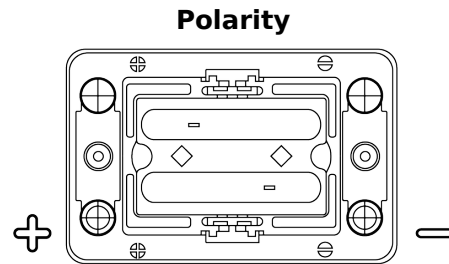

Product overview

Batteries for Marine and Leisure

Start AGM EM1000

Part number	EM1000
Technology	AGM
EAN/GTIN	3661024036023
Voltage	12 V
Capacity	50 Ah
CCA	800 A
MCA	1000
Length	260 mm
Width	173 mm
Height	206 mm
Box size	G34
Polarity	ETN 1
Terminal Type	SAE M 3/8"- 5/16" taper&stud
Hold Down	B7
Weights (subject of variation)	17.90 kg