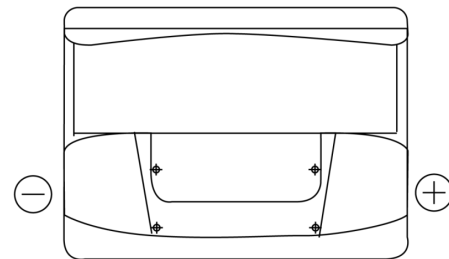

**Product overview**

Batteries for Cars

**Standard FC550**

Part number	FC550
Technology	Flooded
EAN/GTIN	3661024044806
Voltage	12 V
Capacity	55.0 Ah
CCA	460 A
Length	242 mm
Width	175 mm
Height	190 mm
Box size	L02
Polarity	ETN 0
Terminal Type	EN taper post
Hold Down	B13
Weights (subject of variation)	13.50 kg

**Polarity**

**Terminal Type**

Positive Terminal

Negative Terminal

**Hold Down**

Design, features and specifications are subject to change without notice. We disclaim any representation or warranty, express or implied, concerning the data or recommendations, and in no event shall be liable for any loss or damage claimed to have arisen as a result. Some products may not be available in your local market.