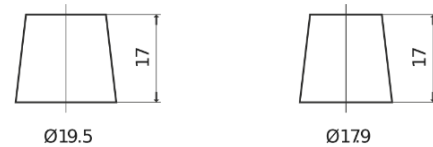

**Product overview**

Batteries for Cars

**Standard FC550**

Part number	FC550
Technology	Flooded
EAN/GTIN	3661024044806
Voltage	12 V
Capacity	55.0 Ah
CCA	460 A
Length	242 mm
Width	175 mm
Height	190 mm
Box size	L02
Polarity	ETN 0
Terminal Type	EN taper post
Hold Down	B13
Weights (subject of variation)	13.50 kg

**Polarity**

**Terminal Type**

Positive Terminal

Negative Terminal

**Hold Down**

Design, features and specifications are subject to change without notice. We disclaim any representation or warranty, express or implied, concerning the data or recommendations, and in no event shall be liable for any loss or damage claimed to have arisen as a result. Some products may not be available in your local market.