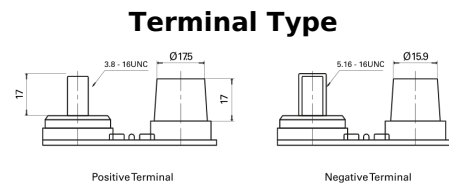

Product overview

Batteries for Marine and Leisure

Start AGM EM1000

Part number	EM1000
Technology	AGM
EAN/GTIN	3661024036023
Voltage	12 V
Capacity	50 Ah
CCA	800 A
MCA	1000
Length	260 mm
Width	173 mm
Height	206 mm
Box size	G34
Polarity	ETN 1
Terminal Type	SAE M 3/8"- 5/16" taper&stud
Hold Down	B7
Weights (subject of variation)	17.90 kg