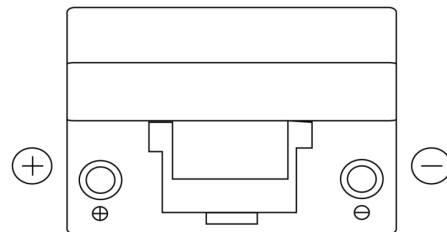

Product overview

Batteries for Cars

Formula FB955

| | |
|--------------------------------|---------------|
| Part number | FB955 |
| Technology | Flooded |
| EAN/GTIN | 3661024044462 |
| Voltage | 12 V |
| Capacity | 95.0 Ah |
| CCA | 760 A |
| Length | 306 mm |
| Width | 173 mm |
| Height | 222 mm |
| Box size | D31 |
| Polarity | ETN 1 |
| Terminal Type | EN taper post |
| Hold Down | Korean B1 |
| Weights (subject of variation) | 20.60 kg |

Polarity

Terminal Type

Hold Down

Design, features and specifications are subject to change without notice. We disclaim any representation or warranty, express or implied, concerning the data or recommendations, and in no event shall be liable for any loss or damage claimed to have arisen as a result. Some products may not be available in your local market.