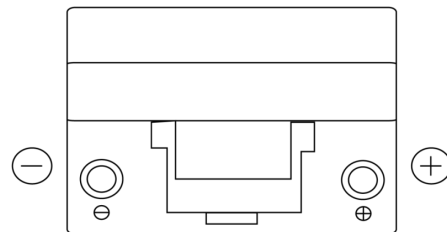

Product overview

Batteries for Cars

Formula FB954

Part number	FB954
Technology	Flooded
EAN/GTIN	3661024044455
Voltage	12 V
Capacity	95.0 Ah
CCA	760 A
Length	306 mm
Width	173 mm
Height	222 mm
Box size	D31
Polarity	ETN 0
Terminal Type	EN taper post
Hold Down	Korean B1
Weights (subject of variation)	20.60 kg

Polarity

Terminal Type

Hold Down

Design, features and specifications are subject to change without notice. We disclaim any representation or warranty, express or implied, concerning the data or recommendations, and in no event shall be liable for any loss or damage claimed to have arisen as a result. Some products may not be available in your local market.