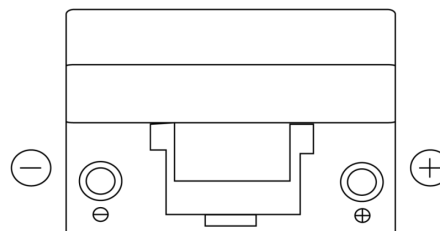

Product overview

Batteries for Cars

Formula FB954

Part number	FB954
Technology	Flooded
EAN/GTIN	3661024044455
Voltage	12 V
Capacity	95.0 Ah
CCA	760 A
Length	306 mm
Width	173 mm
Height	222 mm
Box size	D31
Polarity	ETN 0
Terminal Type	EN taper post
Hold Down	Korean B1
Weights (subject of variation)	20.60 kg

Polarity

Terminal Type

Positive Terminal

Negative Terminal

Hold Down

Design, features and specifications are subject to change without notice. We disclaim any representation or warranty, express or implied, concerning the data or recommendations, and in no event shall be liable for any loss or damage claimed to have arisen as a result. Some products may not be available in your local market.