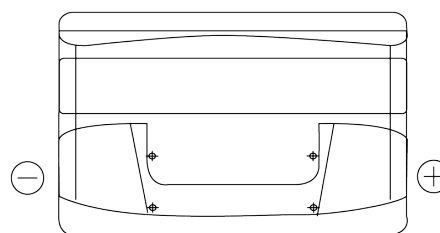

Product overview

Batteries for Cars

Formula FB950

Part number	FB950
Technology	Flooded
EAN/GTIN	3661024044585
Voltage	12 V
Capacity	95.0 Ah
CCA	800 A
Length	353 mm
Width	175 mm
Height	190 mm
Box size	L05
Polarity	ETN 0
Terminal Type	EN taper post
Hold Down	B13
Weights (subject of variation)	21.60 kg

Polarity

Terminal Type

Positive Terminal

Negative Terminal

Hold Down

Design, features and specifications are subject to change without notice. We disclaim any representation or warranty, express or implied, concerning the data or recommendations, and in no event shall be liable for any loss or damage claimed to have arisen as a result. Some products may not be available in your local market.