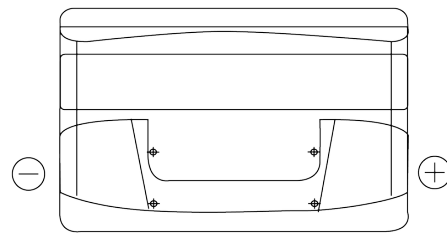

Product overview

Batteries for Cars

Formula FB852

Part number	FB852
Technology	Flooded
EAN/GTIN	3661024044660
Voltage	12 V
Capacity	85.0 Ah
CCA	760 A
Length	353 mm
Width	175 mm
Height	175 mm
Box size	LB5
Polarity	ETN 0
Terminal Type	EN taper post
Hold Down	B13
Weights (subject of variation)	19.40 kg

Polarity

Terminal Type

Positive Terminal

Negative Terminal

Hold Down

Design, features and specifications are subject to change without notice. We disclaim any representation or warranty, express or implied, concerning the data or recommendations, and in no event shall be liable for any loss or damage claimed to have arisen as a result. Some products may not be available in your local market.