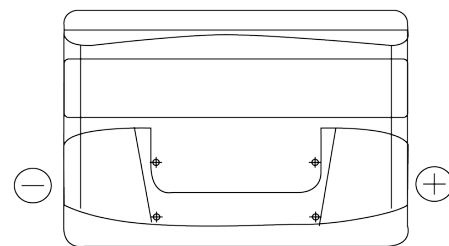

Product overview

Batteries for Cars

Formula FB800

| | |
|--------------------------------|---------------|
| Part number | FB800 |
| Technology | Flooded |
| EAN/GTIN | 3661024046244 |
| Voltage | 12 V |
| Capacity | 80.0 Ah |
| CCA | 640 A |
| Length | 315 mm |
| Width | 175 mm |
| Height | 190 mm |
| Box size | L04 |
| Polarity | ETN 0 |
| Terminal Type | EN taper post |
| Hold Down | B13 |
| Weights (subject of variation) | 19.00 kg |

Polarity

Terminal Type

Positive Terminal

Negative Terminal

Hold Down

Design, features and specifications are subject to change without notice. We disclaim any representation or warranty, express or implied, concerning the data or recommendations, and in no event shall be liable for any loss or damage claimed to have arisen as a result. Some products may not be available in your local market.