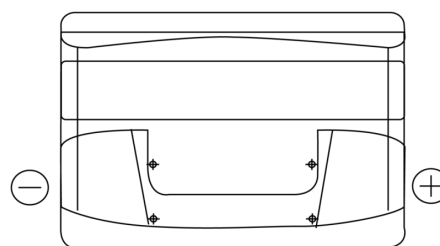

Product overview

Batteries for Cars

Formula FB740

| | |
|--------------------------------|---------------|
| Part number | FB740 |
| Technology | Flooded |
| EAN/GTIN | 3661024044554 |
| Voltage | 12 V |
| Capacity | 74.0 Ah |
| CCA | 680 A |
| Length | 278 mm |
| Width | 175 mm |
| Height | 190 mm |
| Box size | L03 |
| Polarity | ETN 0 |
| Terminal Type | EN taper post |
| Hold Down | B13 |
| Weights (subject of variation) | 16.60 kg |

Polarity

Terminal Type

Hold Down

Design, features and specifications are subject to change without notice. We disclaim any representation or warranty, express or implied, concerning the data or recommendations, and in no event shall be liable for any loss or damage claimed to have arisen as a result. Some products may not be available in your local market.