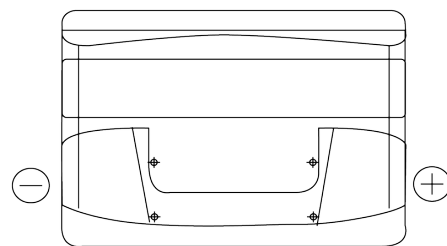

Product overview

Batteries for Cars

Formula FB740

Part number	FB740
Technology	Flooded
EAN/GTIN	3661024044554
Voltage	12 V
Capacity	74.0 Ah
CCA	680 A
Length	278 mm
Width	175 mm
Height	190 mm
Box size	L03
Polarity	ETN 0
Terminal Type	EN taper post
Hold Down	B13
Weights (subject of variation)	16.60 kg

Polarity

Terminal Type

Positive Terminal

Negative Terminal

Hold Down

Design, features and specifications are subject to change without notice. We disclaim any representation or warranty, express or implied, concerning the data or recommendations, and in no event shall be liable for any loss or damage claimed to have arisen as a result. Some products may not be available in your local market.