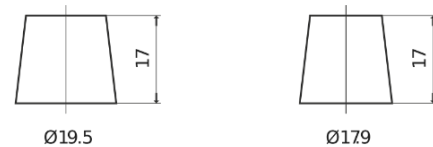

**Product overview**

Batteries for Cars

**Formula FB740**

Part number	FB740
Technology	Flooded
EAN/GTIN	3661024044554
Voltage	12 V
Capacity	74.0 Ah
CCA	680 A
Length	278 mm
Width	175 mm
Height	190 mm
Box size	L03
Polarity	ETN 0
Terminal Type	EN taper post
Hold Down	B13
Weights (subject of variation)	16.60 kg

**Polarity**

**Terminal Type**

Positive Terminal

Negative Terminal

**Hold Down**

Design, features and specifications are subject to change without notice. We disclaim any representation or warranty, express or implied, concerning the data or recommendations, and in no event shall be liable for any loss or damage claimed to have arisen as a result. Some products may not be available in your local market.