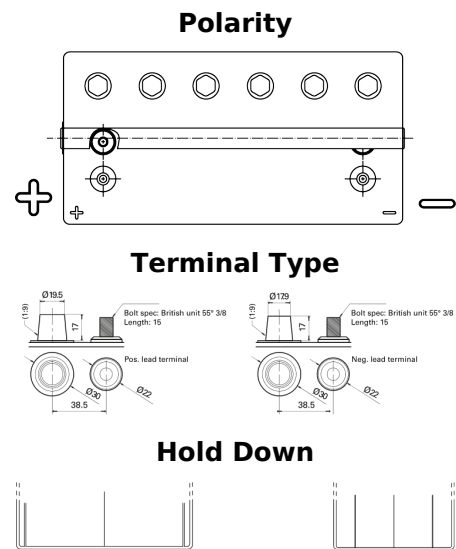

Product overview

Batteries for Marine and Leisure

Start AGM EM960

Part number	EM960
Technology	AGM
EAN/GTIN	3661024036016
Voltage	12 V
Capacity	100 Ah
CCA	800 A
MCA	960
Length	330 mm
Width	173 mm
Height	240 mm
Box size	G31
Polarity	ETN 1
Terminal Type	SAE M 3/8" taper&stud
Hold Down	B0
Weights (subject of variation)	31.00 kg