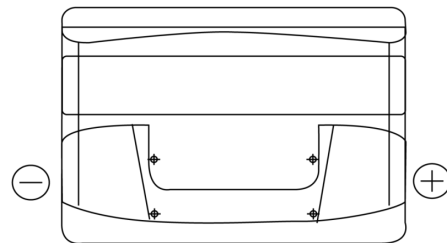

**Product overview**

Batteries for Cars

**Formula FB740**

Part number	FB740
Technology	Flooded
EAN/GTIN	3661024044554
Voltage	12 V
Capacity	74.0 Ah
CCA	680 A
Length	278 mm
Width	175 mm
Height	190 mm
Box size	L03
Polarity	ETN 0
Terminal Type	EN taper post
Hold Down	B13
Weights (subject of variation)	16.60 kg

**Polarity**

**Terminal Type**

Positive Terminal

Negative Terminal

**Hold Down**

Design, features and specifications are subject to change without notice. We disclaim any representation or warranty, express or implied, concerning the data or recommendations, and in no event shall be liable for any loss or damage claimed to have arisen as a result. Some products may not be available in your local market.