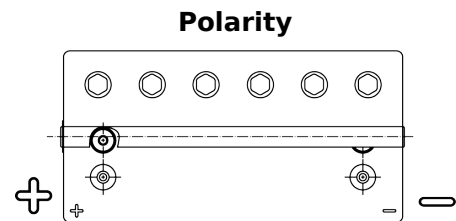

**Product overview**

Batteries for Marine and Leisure

**Dual AGM EP900**

Part number	EP900
Technology	AGM
EAN/GTIN	3661024035965
Voltage	12 V
Capacity	100 Ah
CCA	800 A
Watt hour	900 Wh
Length	330 mm
Width	173 mm
Height	240 mm
Box size	G31
Polarity	ETN 1
Terminal Type	SAE M 3/8" - 5/16" taper&stud
Hold Down	B0
Weights (subject of variation)	31.00 kg