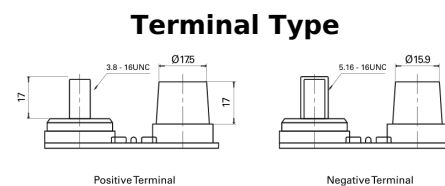

**Product overview**

Batteries for Marine and Leisure

**Dual AGM EP900**

Part number	EP900
Technology	AGM
EAN/GTIN	3661024035965
Voltage	12 V
Capacity	100 Ah
CCA	800 A
Watt hour	900 Wh
Length	330 mm
Width	173 mm
Height	240 mm
Box size	G31
Polarity	ETN 1
Terminal Type	SAE M 3/8" - 5/16" taper&stud
Hold Down	B0
Weights (subject of variation)	31.00 kg