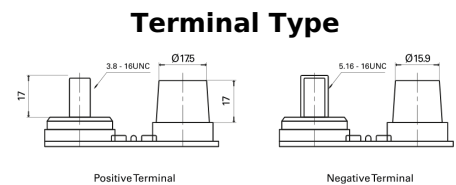

**Product overview**

Batteries for Marine and Leisure

**Dual AGM EP900**

Part number	EP900
Technology	AGM
EAN/GTIN	3661024035965
Voltage	12 V
Capacity	100 Ah
CCA	800 A
Watt hour	900 Wh
Length	330 mm
Width	173 mm
Height	240 mm
Box size	G31
Polarity	ETN 1
Terminal Type	SAE M 3/8" - 5/16" taper&stud
Hold Down	B0
Weights (subject of variation)	31.00 kg