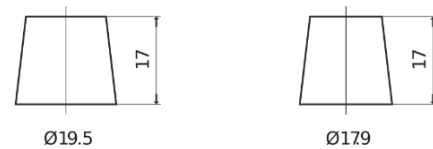

**Product overview**

Batteries for Cars

**Formula FB705**

Part number	FB705
Technology	Flooded
EAN/GTIN	3661024044448
Voltage	12 V
Capacity	70.0 Ah
CCA	540 A
Length	270 mm
Width	173 mm
Height	222 mm
Box size	D26
Polarity	ETN 1
Terminal Type	EN taper post
Hold Down	Korean B1+B6
Weights (subject of variation)	16.10 kg

**Polarity**

**Terminal Type**

Positive Terminal

Negative Terminal

**Hold Down**

Design, features and specifications are subject to change without notice. We disclaim any representation or warranty, express or implied, concerning the data or recommendations, and in no event shall be liable for any loss or damage claimed to have arisen as a result. Some products may not be available in your local market.