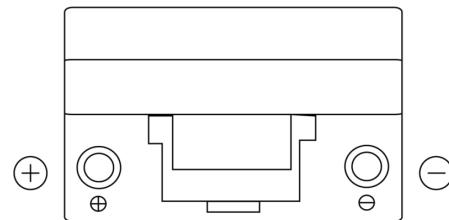

**Product overview**

Batteries for Cars

**Formula FB705**

Part number	FB705
Technology	Flooded
EAN/GTIN	3661024044448
Voltage	12 V
Capacity	70.0 Ah
CCA	540 A
Length	270 mm
Width	173 mm
Height	222 mm
Box size	D26
Polarity	ETN 1
Terminal Type	EN taper post
Hold Down	Korean B1+B6
Weights (subject of variation)	16.10 kg

**Polarity**

**Terminal Type**

Positive Terminal

Negative Terminal

**Hold Down**

Design, features and specifications are subject to change without notice. We disclaim any representation or warranty, express or implied, concerning the data or recommendations, and in no event shall be liable for any loss or damage claimed to have arisen as a result. Some products may not be available in your local market.