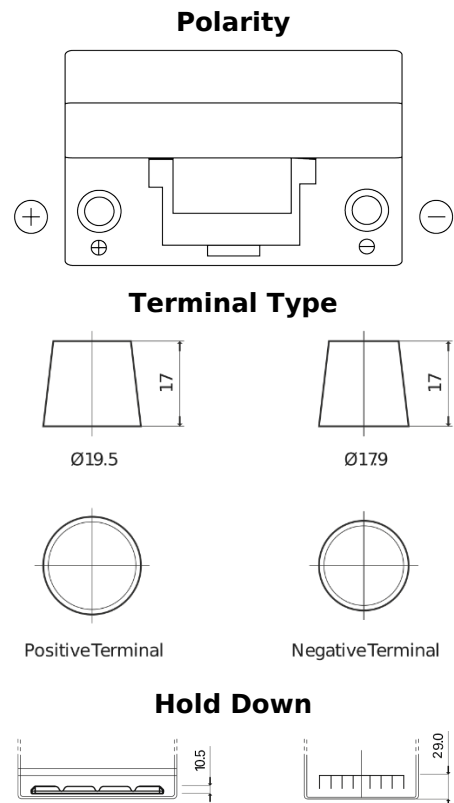

Product overview

Batteries for Cars

Formula FB705

Part number	FB705
Technology	Flooded
EAN/GTIN	3661024044448
Voltage	12 V
Capacity	70.0 Ah
CCA	540 A
Length	270 mm
Width	173 mm
Height	222 mm
Box size	D26
Polarity	ETN 1
Terminal Type	EN taper post
Hold Down	Korean B1+B6
Weights (subject of variation)	16.10 kg