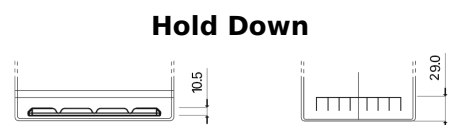

**Product overview**

Batteries for Cars

**Formula FB704**

Part number	FB704
Technology	Flooded
EAN/GTIN	3661024044431
Voltage	12 V
Capacity	70.0 Ah
CCA	540 A
Length	270 mm
Width	173 mm
Height	222 mm
Box size	D26
Polarity	ETN 0
Terminal Type	EN taper post
Hold Down	Korean B1+B6
Weights (subject of variation)	16.10 kg