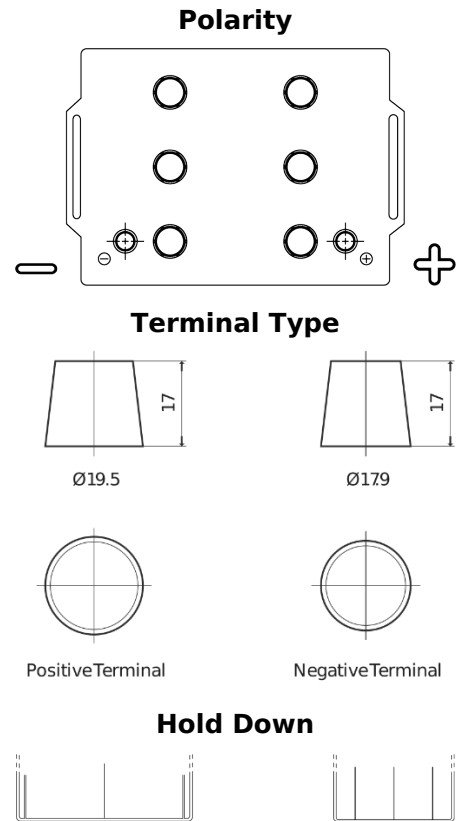

Product overview

Batteries for Trucks, Buses, Construction, Agriculture

StartPRO TG145A

Part number	TG145A
Technology	Flooded
EAN/GTIN	3661024055550
Voltage	12 V
Capacity	145 Ah
CCA	1000 A
Length	360 mm
Width	253 mm
Height	240 mm
Box size	F21
Polarity	ETN 6
Terminal Type	EN taper post
Hold Down	B0
Weights (subject of variation)	38.10 kg