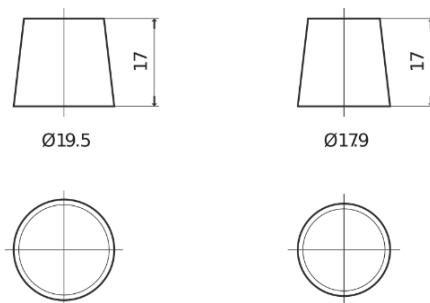

Product overview

Batteries for Cars

Formula FB704

Part number	FB704
Technology	Flooded
EAN/GTIN	3661024044431
Voltage	12 V
Capacity	70.0 Ah
CCA	540 A
Length	270 mm
Width	173 mm
Height	222 mm
Box size	D26
Polarity	ETN 0
Terminal Type	EN taper post
Hold Down	Korean B1+B6
Weights (subject of variation)	16.10 kg

Polarity

Terminal Type

Positive Terminal

Negative Terminal

Hold Down

Design, features and specifications are subject to change without notice. We disclaim any representation or warranty, express or implied, concerning the data or recommendations, and in no event shall be liable for any loss or damage claimed to have arisen as a result. Some products may not be available in your local market.