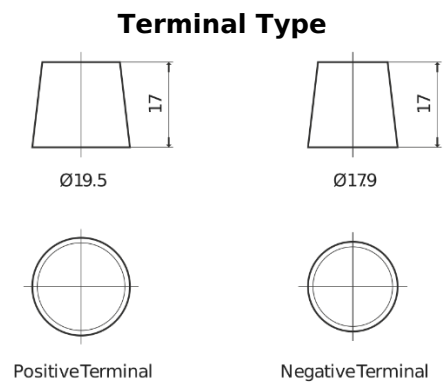

**Product overview**

Batteries for Cars

**Formula FB704**

Part number	FB704
Technology	Flooded
EAN/GTIN	3661024044431
Voltage	12 V
Capacity	70.0 Ah
CCA	540 A
Length	270 mm
Width	173 mm
Height	222 mm
Box size	D26
Polarity	ETN 0
Terminal Type	EN taper post
Hold Down	Korean B1+B6
Weights (subject of variation)	16.10 kg