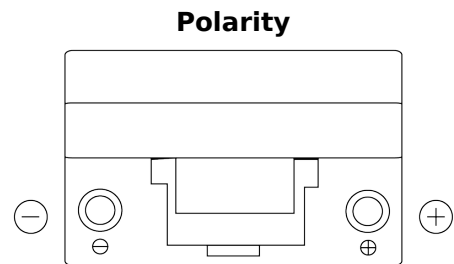

**Product overview**

Batteries for Cars

**Formula FB704**

Part number	FB704
Technology	Flooded
EAN/GTIN	3661024044431
Voltage	12 V
Capacity	70.0 Ah
CCA	540 A
Length	270 mm
Width	173 mm
Height	222 mm
Box size	D26
Polarity	ETN 0
Terminal Type	EN taper post
Hold Down	Korean B1+B6
Weights (subject of variation)	16.10 kg