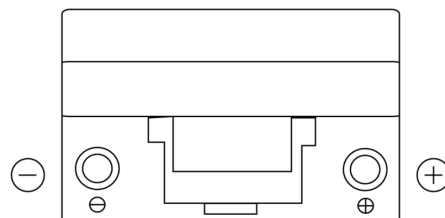

Product overview

Batteries for Cars

Formula FB704

Part number	FB704
Technology	Flooded
EAN/GTIN	3661024044431
Voltage	12 V
Capacity	70.0 Ah
CCA	540 A
Length	270 mm
Width	173 mm
Height	222 mm
Box size	D26
Polarity	ETN 0
Terminal Type	EN taper post
Hold Down	Korean B1+B6
Weights (subject of variation)	16.10 kg

Polarity

Terminal Type

Positive Terminal

Negative Terminal

Hold Down

Design, features and specifications are subject to change without notice. We disclaim any representation or warranty, express or implied, concerning the data or recommendations, and in no event shall be liable for any loss or damage claimed to have arisen as a result. Some products may not be available in your local market.