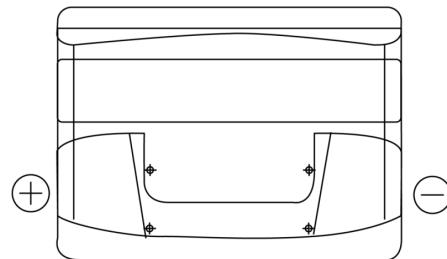

**Product overview**

Batteries for Cars

**Formula FB621**

Part number	FB621
Technology	Flooded
EAN/GTIN	3661024044547
Voltage	12 V
Capacity	62.0 Ah
CCA	540 A
Length	242 mm
Width	175 mm
Height	190 mm
Box size	L02
Polarity	ETN 1
Terminal Type	EN taper post
Hold Down	B13
Weights (subject of variation)	14.20 kg

**Polarity**

**Terminal Type**

Positive Terminal

Negative Terminal

**Hold Down**

Design, features and specifications are subject to change without notice. We disclaim any representation or warranty, express or implied, concerning the data or recommendations, and in no event shall be liable for any loss or damage claimed to have arisen as a result. Some products may not be available in your local market.