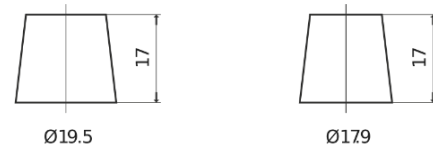

**Product overview**

Batteries for Cars

**Formula FB621**

Part number	FB621
Technology	Flooded
EAN/GTIN	3661024044547
Voltage	12 V
Capacity	62.0 Ah
CCA	540 A
Length	242 mm
Width	175 mm
Height	190 mm
Box size	L02
Polarity	ETN 1
Terminal Type	EN taper post
Hold Down	B13
Weights (subject of variation)	14.20 kg

**Polarity**

**Terminal Type**

Positive Terminal

Negative Terminal

**Hold Down**

Design, features and specifications are subject to change without notice. We disclaim any representation or warranty, express or implied, concerning the data or recommendations, and in no event shall be liable for any loss or damage claimed to have arisen as a result. Some products may not be available in your local market.