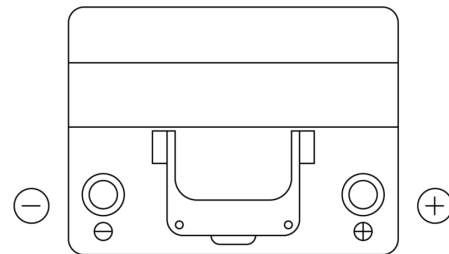

**Product overview**

Batteries for Cars

**Formula FB604**

Part number	FB604
Technology	Flooded
EAN/GTIN	3661024044417
Voltage	12 V
Capacity	60.0 Ah
CCA	480 A
Length	230 mm
Width	173 mm
Height	222 mm
Box size	D23
Polarity	ETN 0
Terminal Type	EN taper post
Hold Down	Korean B1
Weights (subject of variation)	14.60 kg

**Polarity**

**Terminal Type**

**Hold Down**

Design, features and specifications are subject to change without notice. We disclaim any representation or warranty, express or implied, concerning the data or recommendations, and in no event shall be liable for any loss or damage claimed to have arisen as a result. Some products may not be available in your local market.