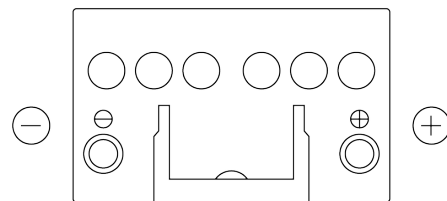

Product overview

Batteries for Cars

Technica TB450

| | |
|--------------------------------|---------------|
| Part number | TB450 |
| Technology | Flooded |
| EAN/GTIN | 3661024054492 |
| Voltage | 12 V |
| Capacity | 45 Ah |
| CCA | 330 A |
| Length | 220 mm |
| Width | 135 mm |
| Height | 225 mm |
| Box size | E02 |
| Polarity | ETN 0 |
| Terminal Type | EN taper post |
| Hold Down | B1 |
| Weights (subject of variation) | 12.50 kg |

Polarity

Terminal Type

Positive Terminal

Negative Terminal

Hold Down

Design, features and specifications are subject to change without notice. We disclaim any representation or warranty, express or implied, concerning the data or recommendations, and in no event shall be liable for any loss or damage claimed to have arisen as a result. Some products may not be available in your local market.