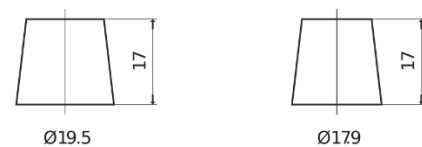

**Product overview**

Batteries for Cars

**Technica TB450**

Part number	TB450
Technology	Flooded
EAN/GTIN	3661024054492
Voltage	12 V
Capacity	45 Ah
CCA	330 A
Length	220 mm
Width	135 mm
Height	225 mm
Box size	E02
Polarity	ETN 0
Terminal Type	EN taper post
Hold Down	B1
Weights (subject of variation)	12.50 kg

**Polarity**

**Terminal Type**

Positive Terminal

Negative Terminal

**Hold Down**

Design, features and specifications are subject to change without notice. We disclaim any representation or warranty, express or implied, concerning the data or recommendations, and in no event shall be liable for any loss or damage claimed to have arisen as a result. Some products may not be available in your local market.