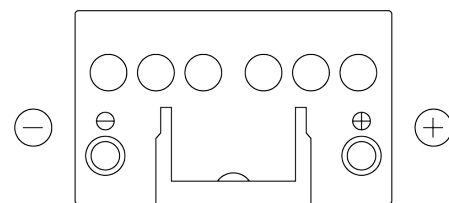

Product overview

Batteries for Cars

Formula FB450

Part number	FB450
Technology	Flooded
EAN/GTIN	3661024044493
Voltage	12 V
Capacity	45 Ah
CCA	330 A
Length	220 mm
Width	135 mm
Height	225 mm
Box size	E02
Polarity	ETN 0
Terminal Type	EN taper post
Hold Down	B1
Weights (subject of variation)	12.50 kg

Polarity

Terminal Type

Hold Down

Design, features and specifications are subject to change without notice. We disclaim any representation or warranty, express or implied, concerning the data or recommendations, and in no event shall be liable for any loss or damage claimed to have arisen as a result. Some products may not be available in your local market.