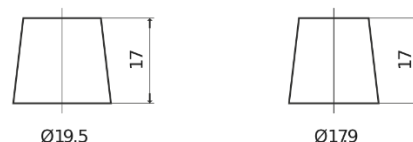

Product overview

Batteries for Cars

Formula FB450

Part number	FB450
Technology	Flooded
EAN/GTIN	3661024044493
Voltage	12 V
Capacity	45 Ah
CCA	330 A
Length	220 mm
Width	135 mm
Height	225 mm
Box size	E02
Polarity	ETN 0
Terminal Type	EN taper post
Hold Down	B1
Weights (subject of variation)	12.50 kg

Polarity

Terminal Type

Positive Terminal

Negative Terminal

Hold Down

Design, features and specifications are subject to change without notice. We disclaim any representation or warranty, express or implied, concerning the data or recommendations, and in no event shall be liable for any loss or damage claimed to have arisen as a result. Some products may not be available in your local market.