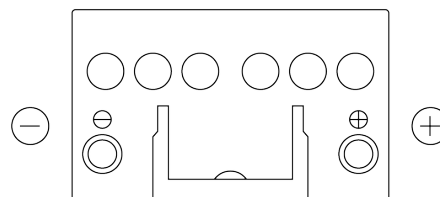

Product overview

Batteries for Cars

Formula FB450

Part number	FB450
Technology	Flooded
EAN/GTIN	3661024044493
Voltage	12 V
Capacity	45 Ah
CCA	330 A
Length	220 mm
Width	135 mm
Height	225 mm
Box size	E02
Polarity	ETN 0
Terminal Type	EN taper post
Hold Down	B1
Weights (subject of variation)	12.50 kg

Polarity

Terminal Type

Positive Terminal

Negative Terminal

Hold Down

Design, features and specifications are subject to change without notice. We disclaim any representation or warranty, express or implied, concerning the data or recommendations, and in no event shall be liable for any loss or damage claimed to have arisen as a result. Some products may not be available in your local market.